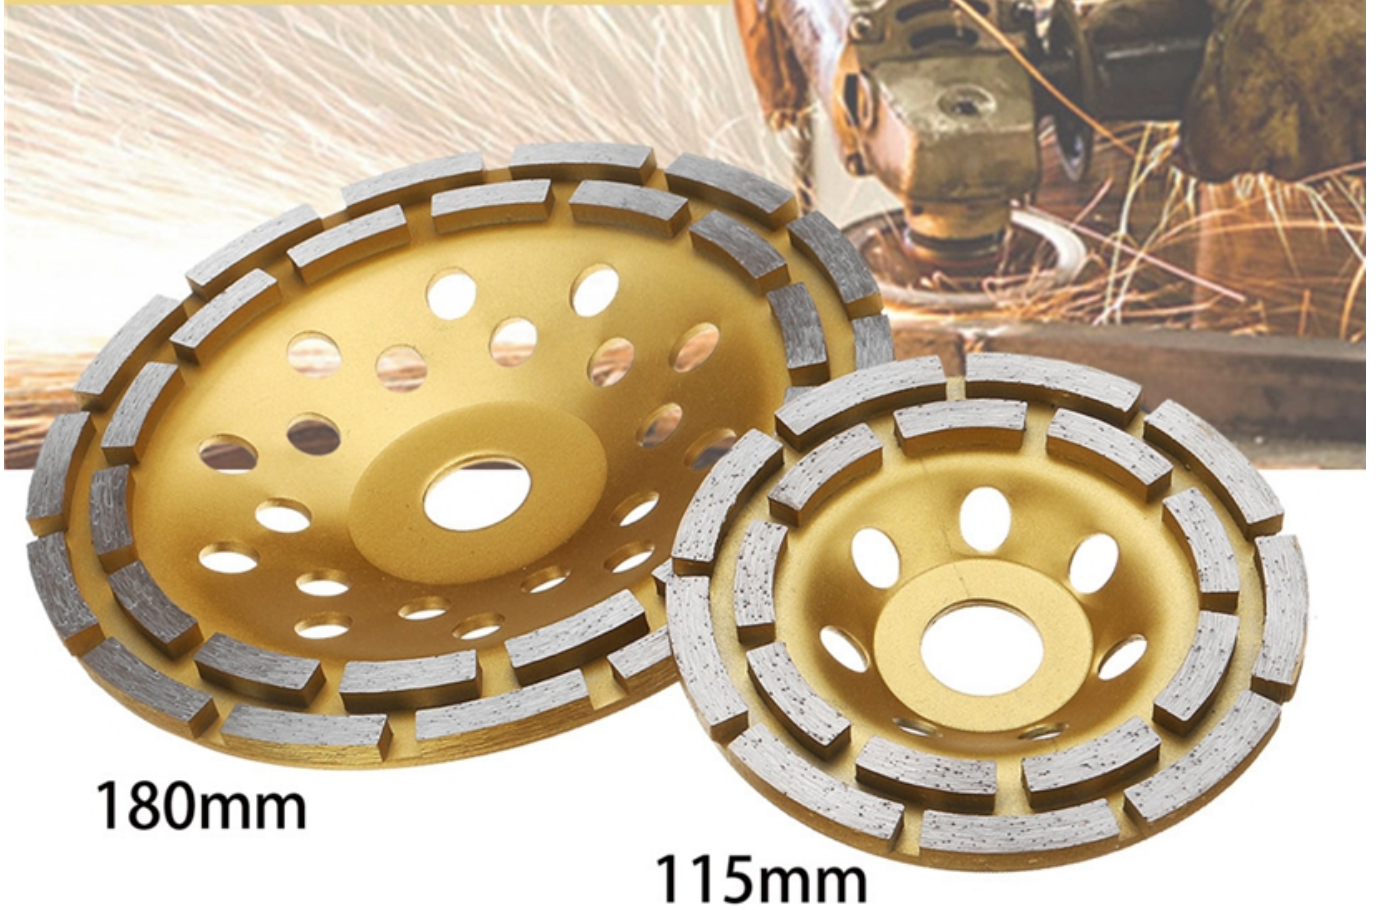

DIAMOND GRINDING WHEEL DISC

180mm

115mm