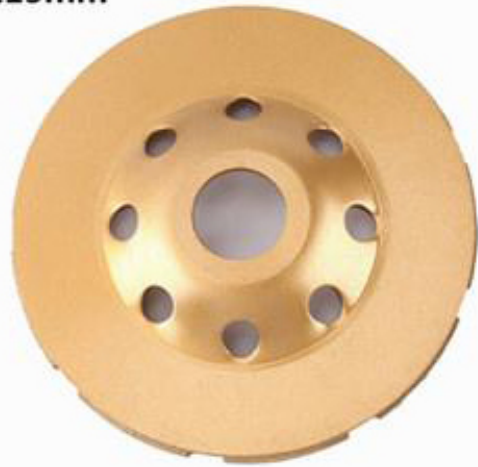

Double Row Diamond Cup Wheel

115mm

125mm

180mm