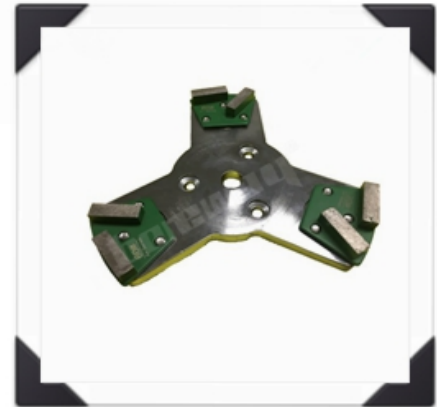

3 M6

Sizes: 44\*19\*13mm\*2T

Double Rhombus

3 X (M6 or M8 or Bare Holes) Connection

Connection

3 X M6/M8 Thread Holes

3 X Bare Holes

□□