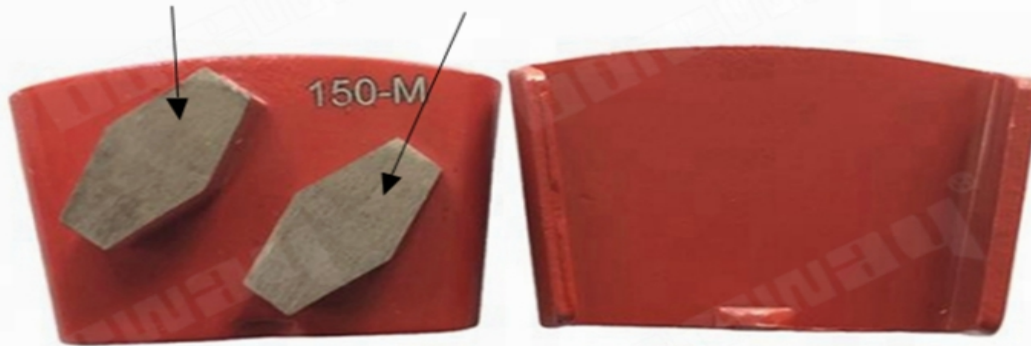

HTC

33\*17/8\*13mm\*2T  
Size: Double Hexagon Segments

Grit: 16-270# etc.

HTC Grinder

Boreway Machinery Co., Ltd  
www.diamondtools.top  
www.boreway.net

2 M

Boreway Machinery Co., Ltd  
www.diamondtools.top  
www.boreway.net