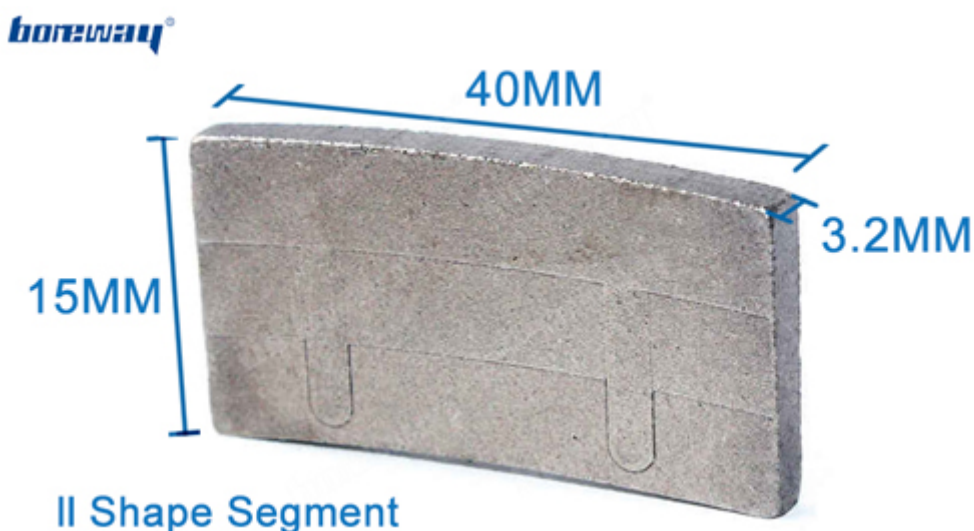

Boreway

Boreway II F

II

II

Part No.	Dimensions (mm)	Length	Width	Height	Weight
BW-DSG-05-03	350 x 14	40	3.2	15/20	24/25

II

II

II Shape Segment