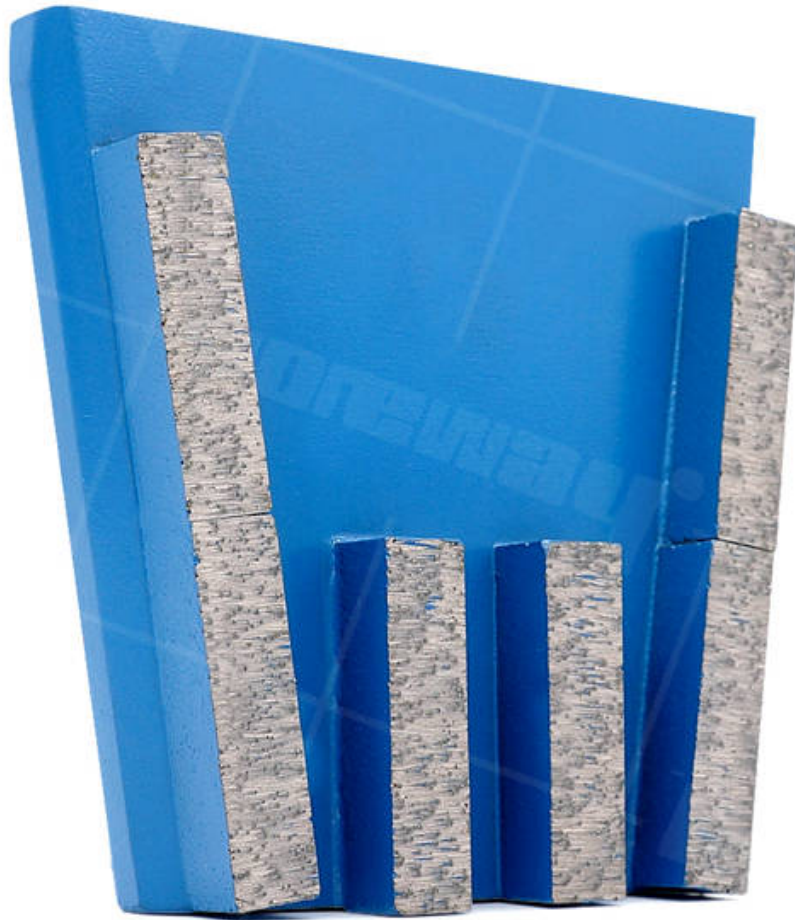

boreway®

Boreway Machinery Co.,Ltd
www.diamondtools.top
www.boreway.net