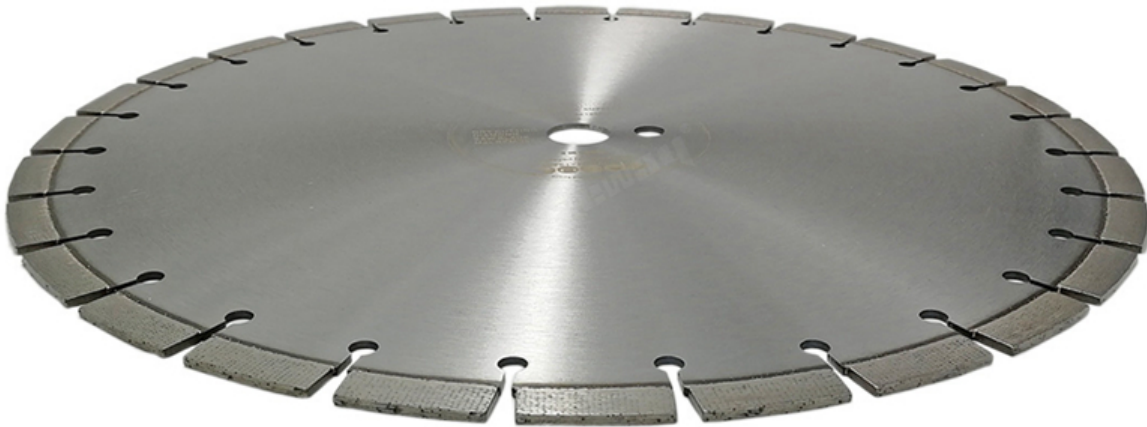

000

0000000000000000

boreway®

Boreway Machinery Co., Ltd.
www.diamondtools.top
www.boreway.com

boreway®

Boreway Machinery Co., Ltd.
www.diamondtools.top
www.boreway.com

12"/ 304MM □□□□□□□□□□□□□□

Professional Laser welded Arrayed diamond saw blade

Diameter: 304X3.0X12X25.4MM

14 / 354MM B.lade Cu

Professional Laser welded Arrayed diamond saw blade

Diameter: 354X3.2X12X25.4MM

16/ 354MM B.lade Cu

Professional Laser welded Arrayed diamond saw blade

Diameter: 414X3.2X12X25.4MM