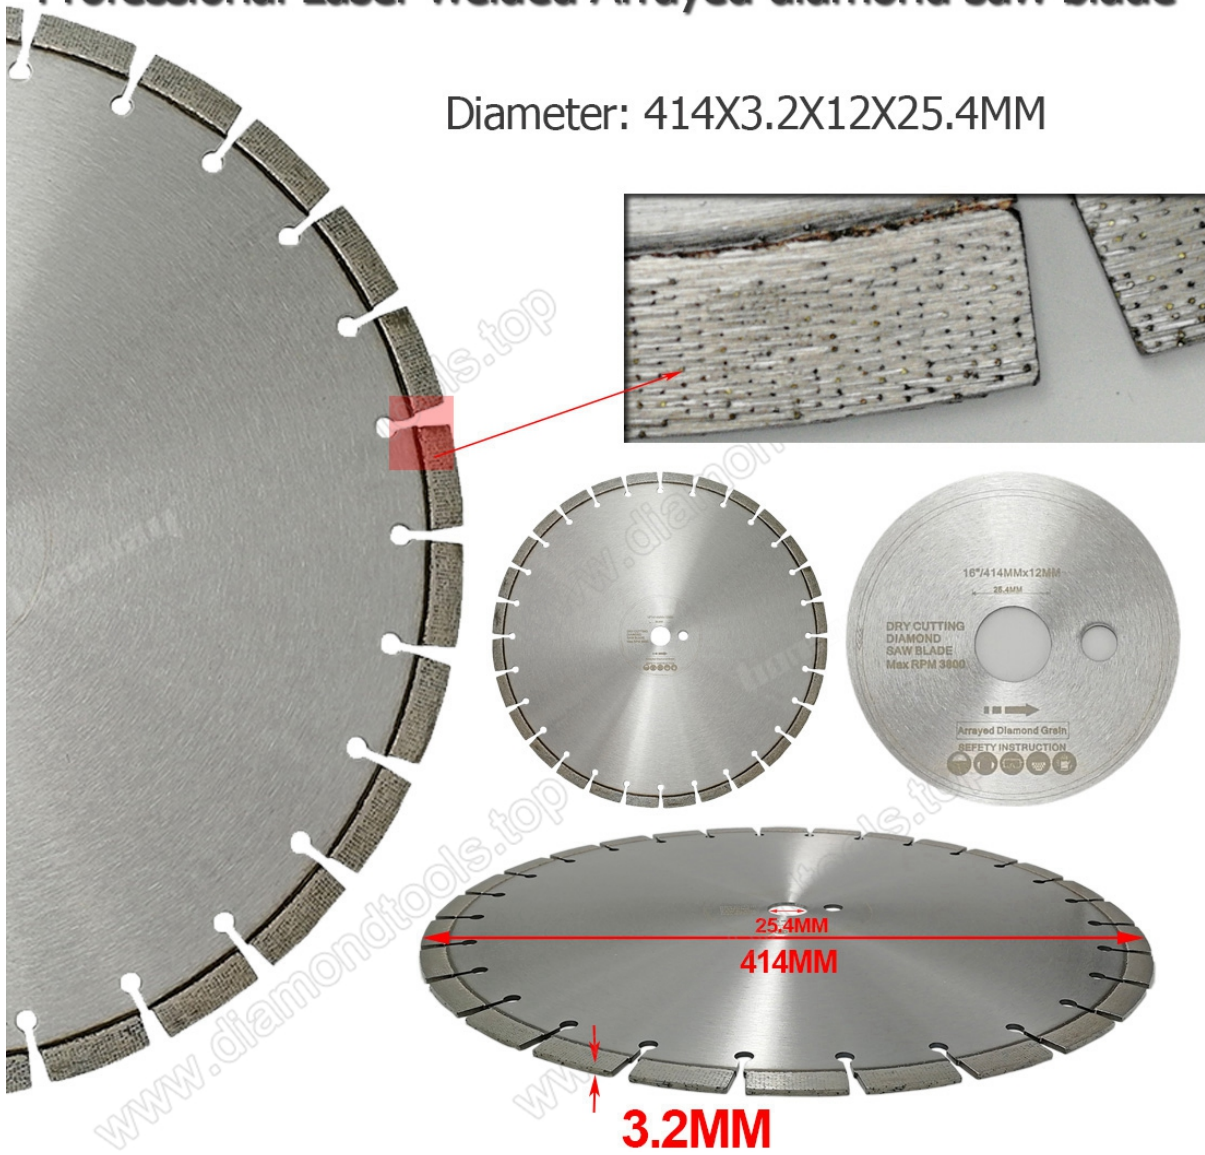

Diameter: 304X3.0X12X25.4MM

14 / 354MM B.lade Cu

Professional Laser welded Arrayed diamond saw blade

Diameter: 354X3.2X12X25.4MM

16/ 354MM B.lade Cu

Professional Laser welded Arrayed diamond saw blade

Diameter: 414X3.2X12X25.4MM