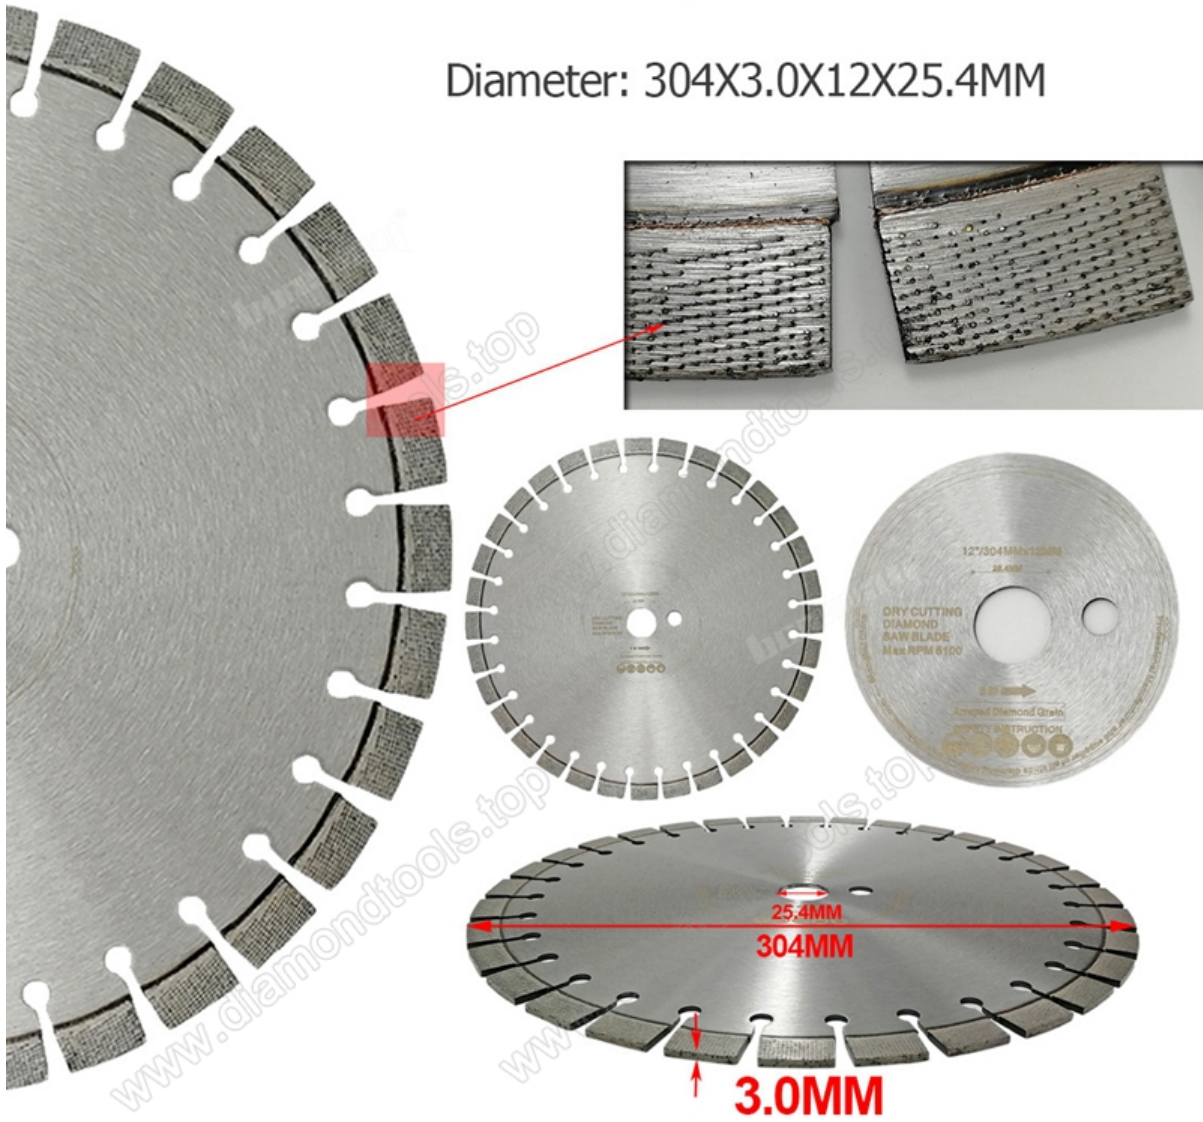

000

0000000000000000

boreway®

Boreway Machinery Co., Ltd.
www.diamondtools.top
www.boreway.com

boreway®

Boreway Machinery Co., Ltd.
www.diamondtools.top
www.boreway.com

12"/ 304MM □□□□□□□□□□□□□□

Professional Laser welded Arrayed diamond saw blade

Diameter: 304X3.0X12X25.4MM

14 / 354MM B.lade Cu

Professional Laser welded Arrayed diamond saw blade

Diameter: 354X3.2X12X25.4MM

16/ 354MM B.lade Cu

Professional Laser welded Arrayed diamond saw blade

Diameter: 414X3.2X12X25.4MM