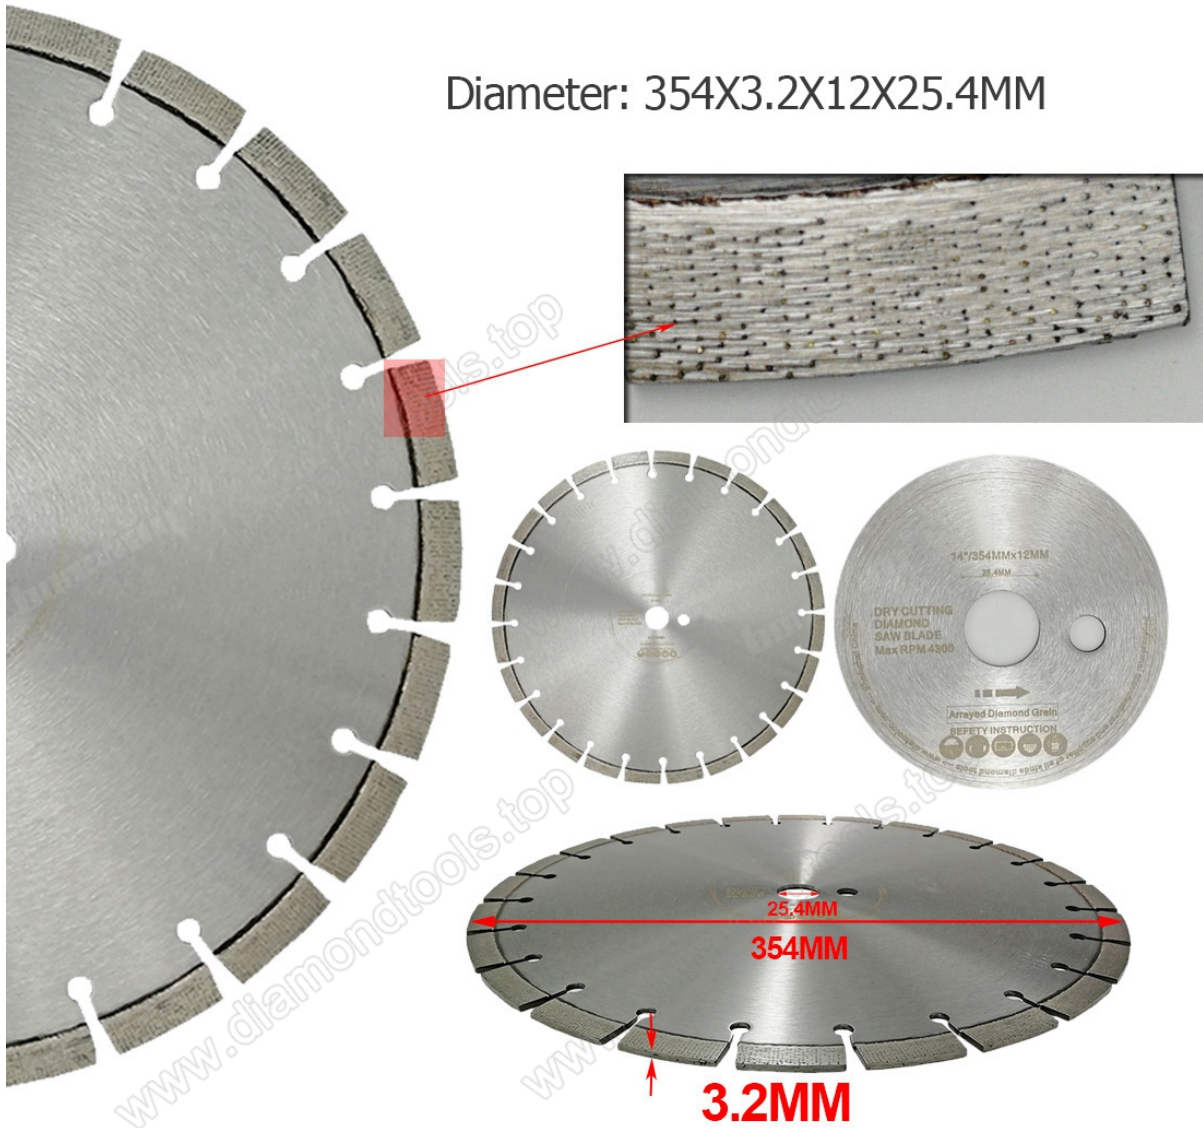

000

0000000000000000

boreway®

Boreway Machinery Co., Ltd.
www.diamondtools.top
www.boreway.com

boreway®

Boreway Machinery Co., Ltd.
www.diamondtools.top
www.boreway.com

12"/ 304MM □□□□□□□□□□□□□□

Professional Laser welded Arrayed diamond saw blade

Diameter: 304X3.0X12X25.4MM

14 / 354MM B.lade Cu

Professional Laser welded Arrayed diamond saw blade

Diameter: 354X3.2X12X25.4MM

16/ 354MM B.lade Cu

Professional Laser welded Arrayed diamond saw blade

Diameter: 414X3.2X12X25.4MM