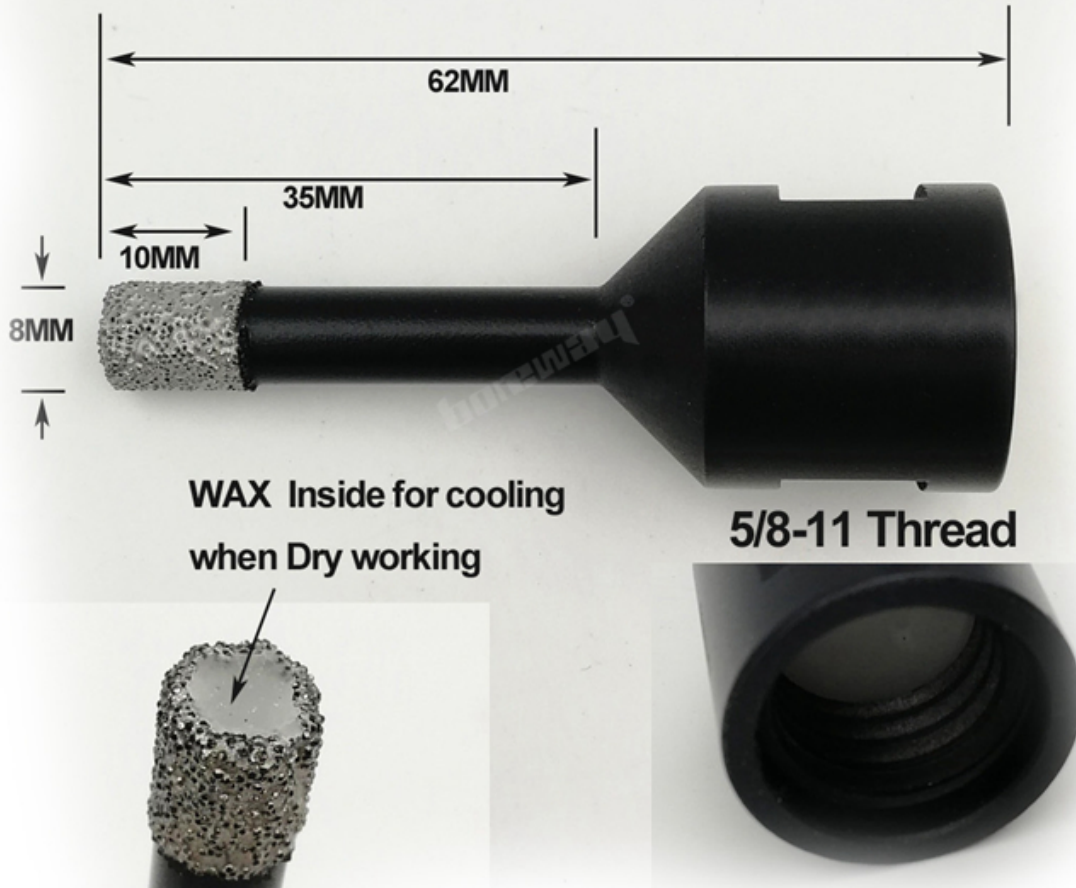

boreway®

8MM (5/16") ⤴ DIAMOND CORE BIT

Boreway Machinery Co., Ltd.
www.diamondtools.top
www.boreway.com

boreway®

Boreway Machinery Co., Ltd.
www.diamondtools.top
www.boreway.com

boreway®

Boreway Machinery Co., Ltd.
www.diamondtools.top
www.boreway.com