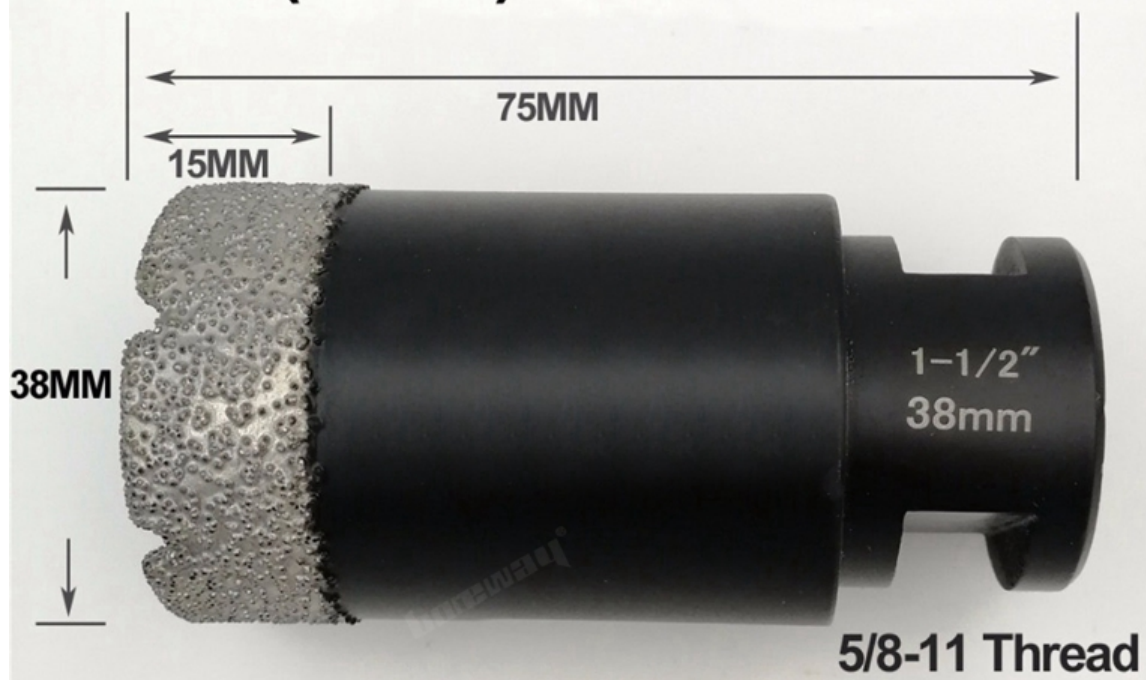

38MM (1-1/2") www.diamondtools.top