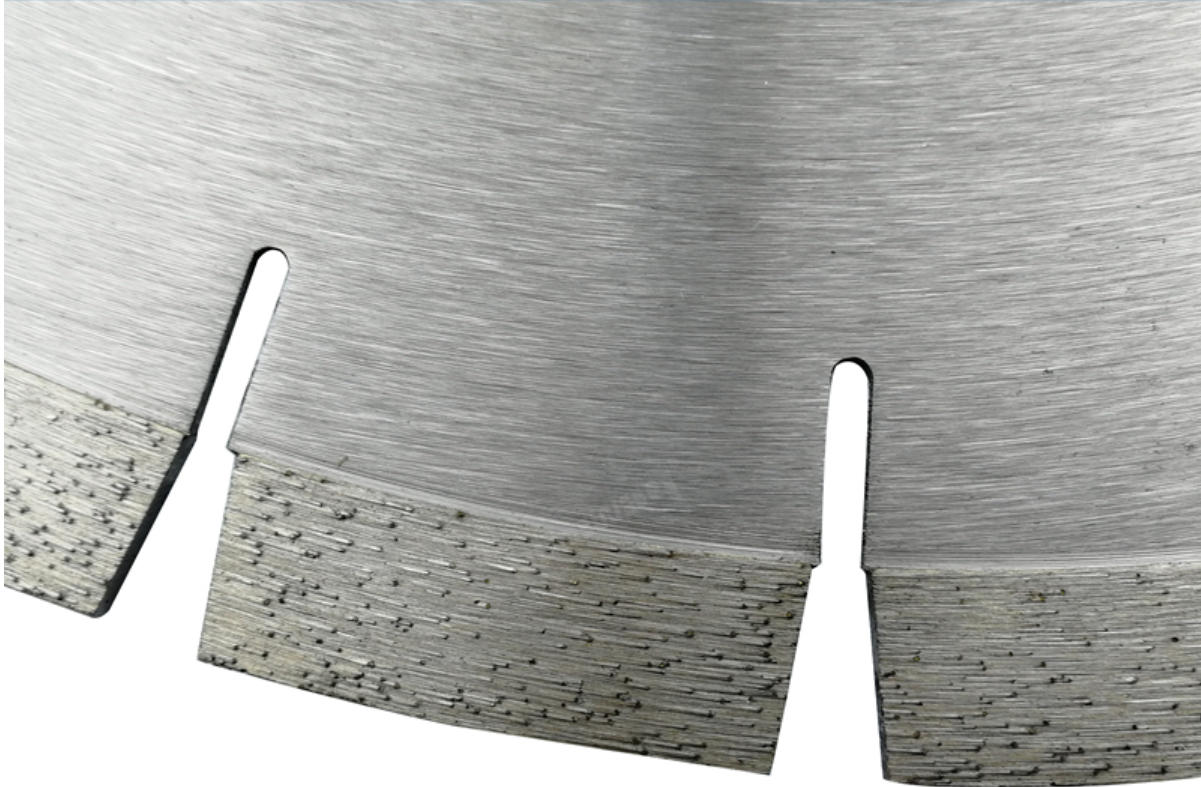

SILENT DIAMOND SAW BLADE FOR GRANITE

Diameter: 370X3.2X15X50

boreway®

Professional Silent Granite Blade
350x50x15mm

Boreway Machinery Co., Ltd.
www.diamondtools.top
www.boreway.com

boreway®

Boreway Machinery Co., Ltd.
www.diamondtools.top
www.boreway.com