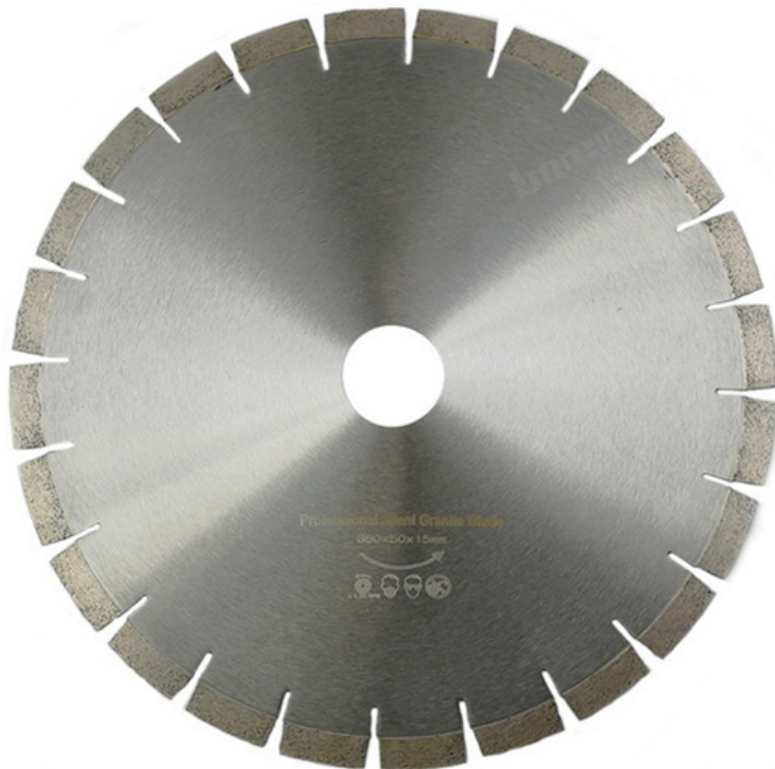

000

0000000000000000000000000000

00	0/0	0000	Seg00
1400/350mm	50mm	15mm	3mm
1400/350mm	60mm	15mm	3mm

00000000000000000000000000000000

000

0000000000000000000000000000**50mm**

boreway®

Boreway Machinery Co., Ltd.
www.diamondtools.top
www.boreway.com

SILENT DIAMOND SAW BLADE FOR GRANITE

Diameter: 370X3.2X15X50

boreway®

Professional Silent Granite Blade
350x50x15mm

Boreway Machinery Co., Ltd.
www.diamondtools.top
www.boreway.com

boreway®

Boreway Machinery Co., Ltd.
www.diamondtools.top
www.boreway.com

Diameter: 370X3.2X15X60

www.diamondtools.top

diamondtools.top

□□□□□

1.□□□□□□□□□

2.□□□□□□□□□□□□□□□□

-DELIVERY-

Less than 45kg,generally delivery by express(Door to Door).