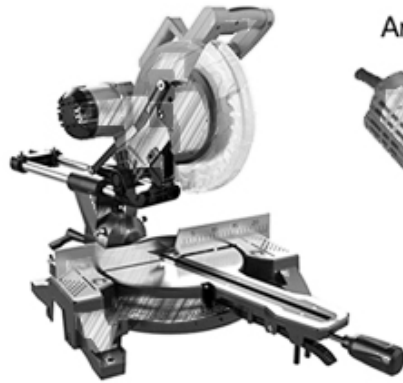

3

= OEM

230mm 9

Electric circular saw

Angle Grinder

Road cutting machine

Multi-function cutting machine

Boreway Machinery Co.,Ltd
www.fordiamondtools.com
www.diamondtools.top