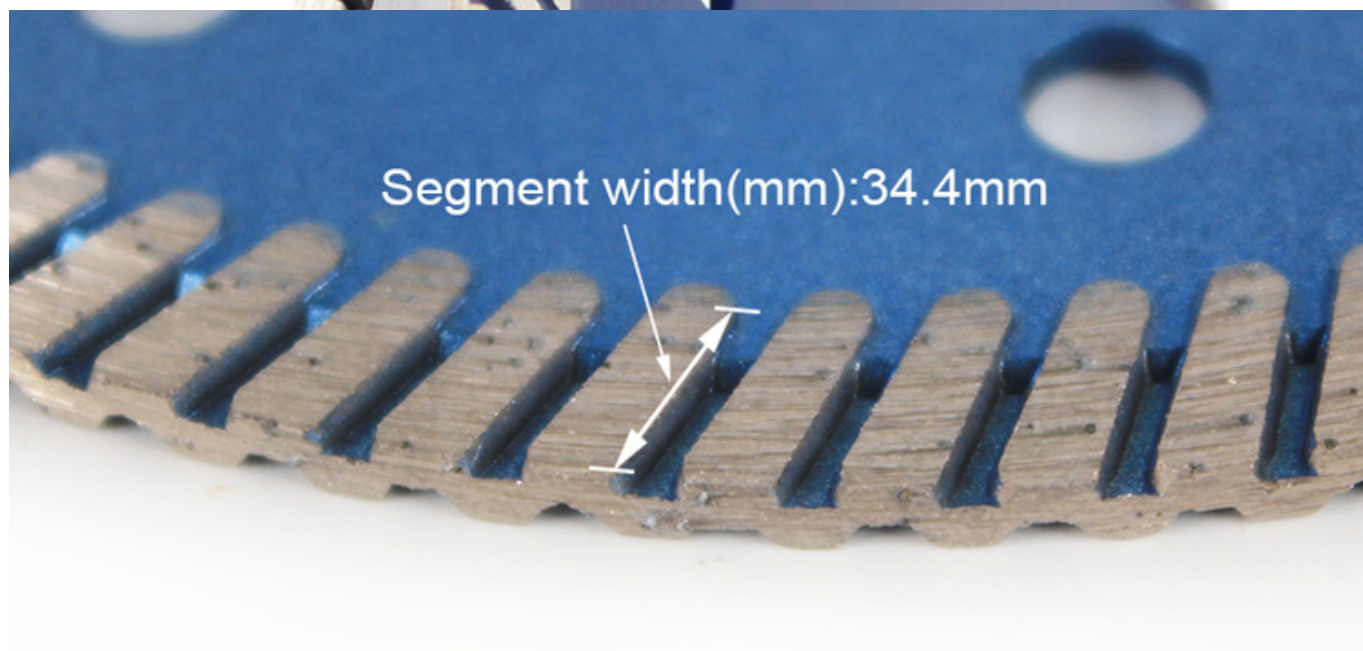

4. 230mm 9pk

1. 230mm 9pk

1. 230mm 9pk

2. 230mm 9pk

3. 230mm 9pk

4. 230mm 9pk

5. 230mm 9pk

Our factory use original high grade diamond

pk

Other factory mix second diamond selected from waste segment

Our blade cutting effect

pk

Other supplier blade cutting effect

1. 230mm 9pk

1. 230mm 9pk

2

3

= OEM

230mm 9

Electric circular saw

Angle Grinder

Road cutting machine

Multi-function cutting machine

Boreway Machinery Co.,Ltd
www.fordiamondtools.com
www.diamondtools.top