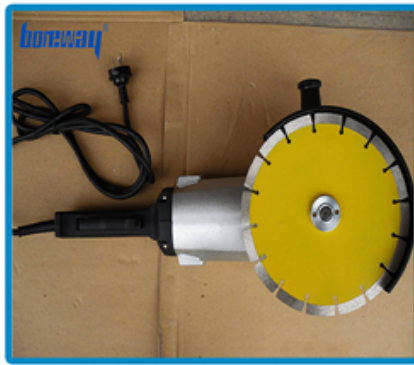

3

= OEM

230mm 9

Electric circular saw

Angle Grinder

Road cutting machine

Multi-function cutting machine

Boreway Machinery Co.,Ltd
www.fordiamondtools.com
www.diamondtools.top