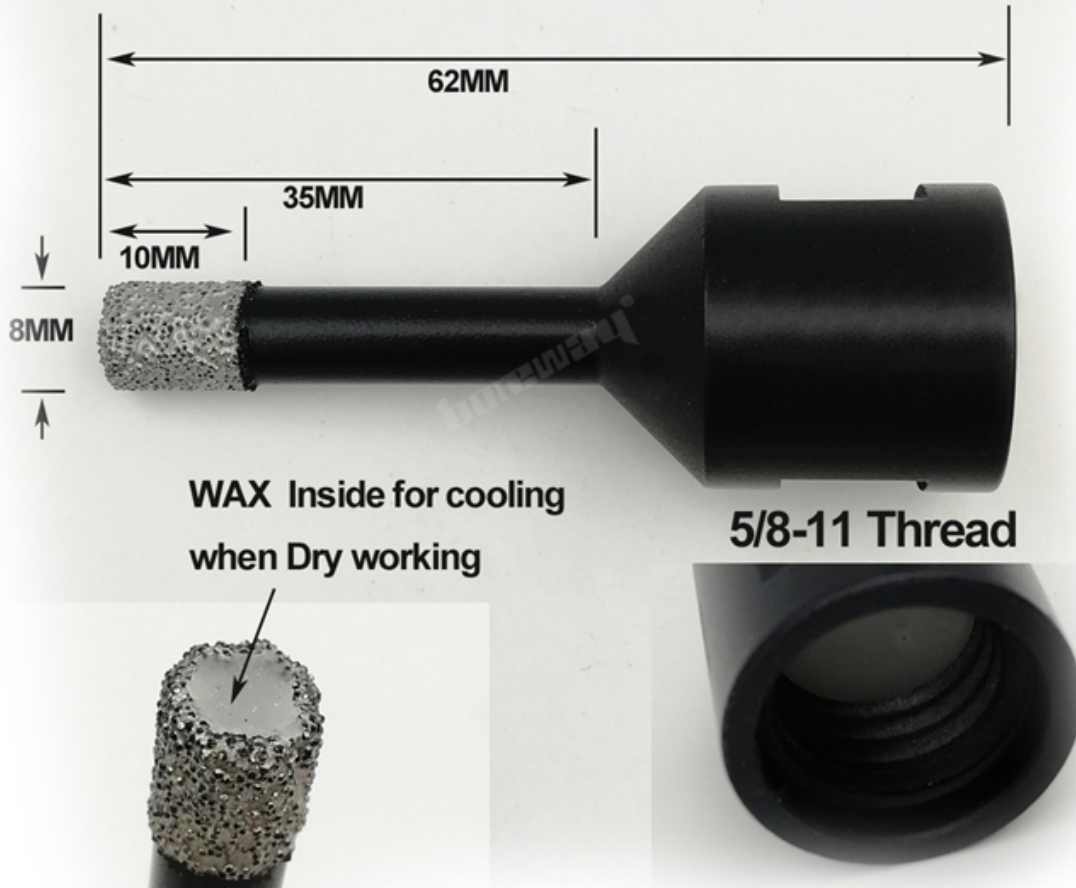

13MM (1/2")

www.diamondtools.top

boreway®

8MM (5/16") ⤴ DIAMOND CORE BIT

Boreway Machinery Co., Ltd.
www.diamondtools.top
www.boreway.com

boreway®

Boreway Machinery Co., Ltd.
www.diamondtools.top
www.boreway.com