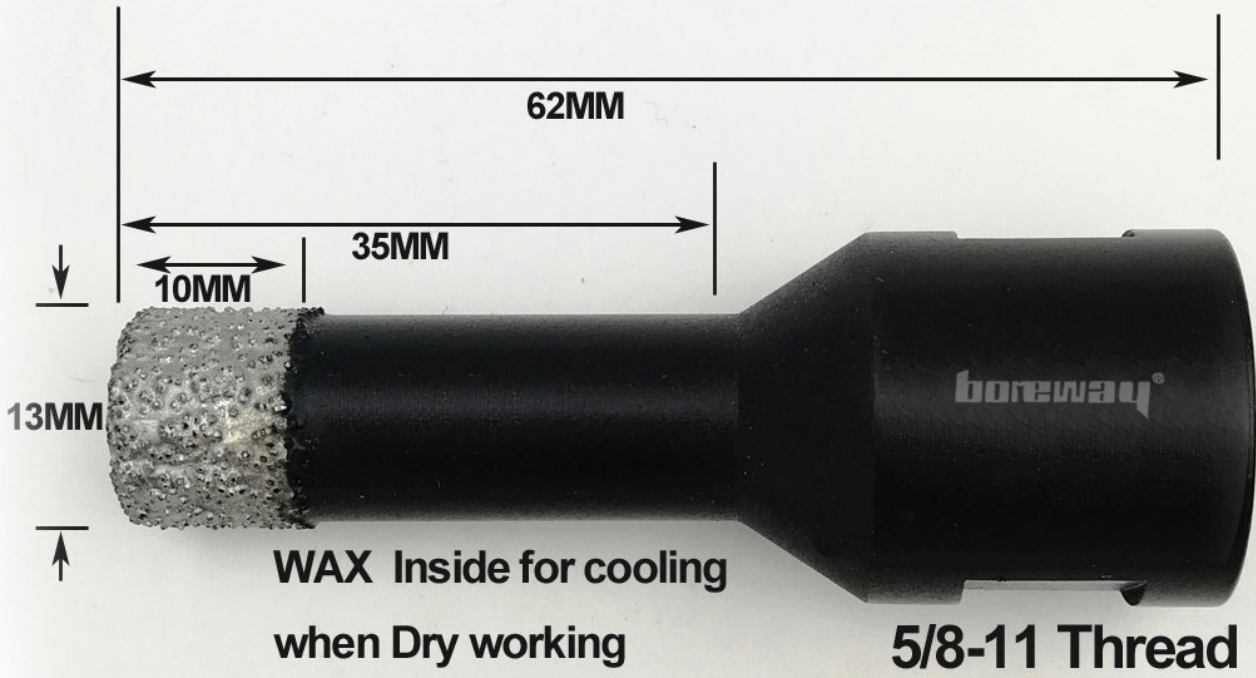

13MM (1/2")

www.diamondtools.top

boreway®

8MM (5/16") ⤴ DIAMOND CORE BIT

Boreway Machinery Co., Ltd.
www.diamondtools.top
www.boreway.com

boreway®

Boreway Machinery Co., Ltd.
www.diamondtools.top
www.boreway.com