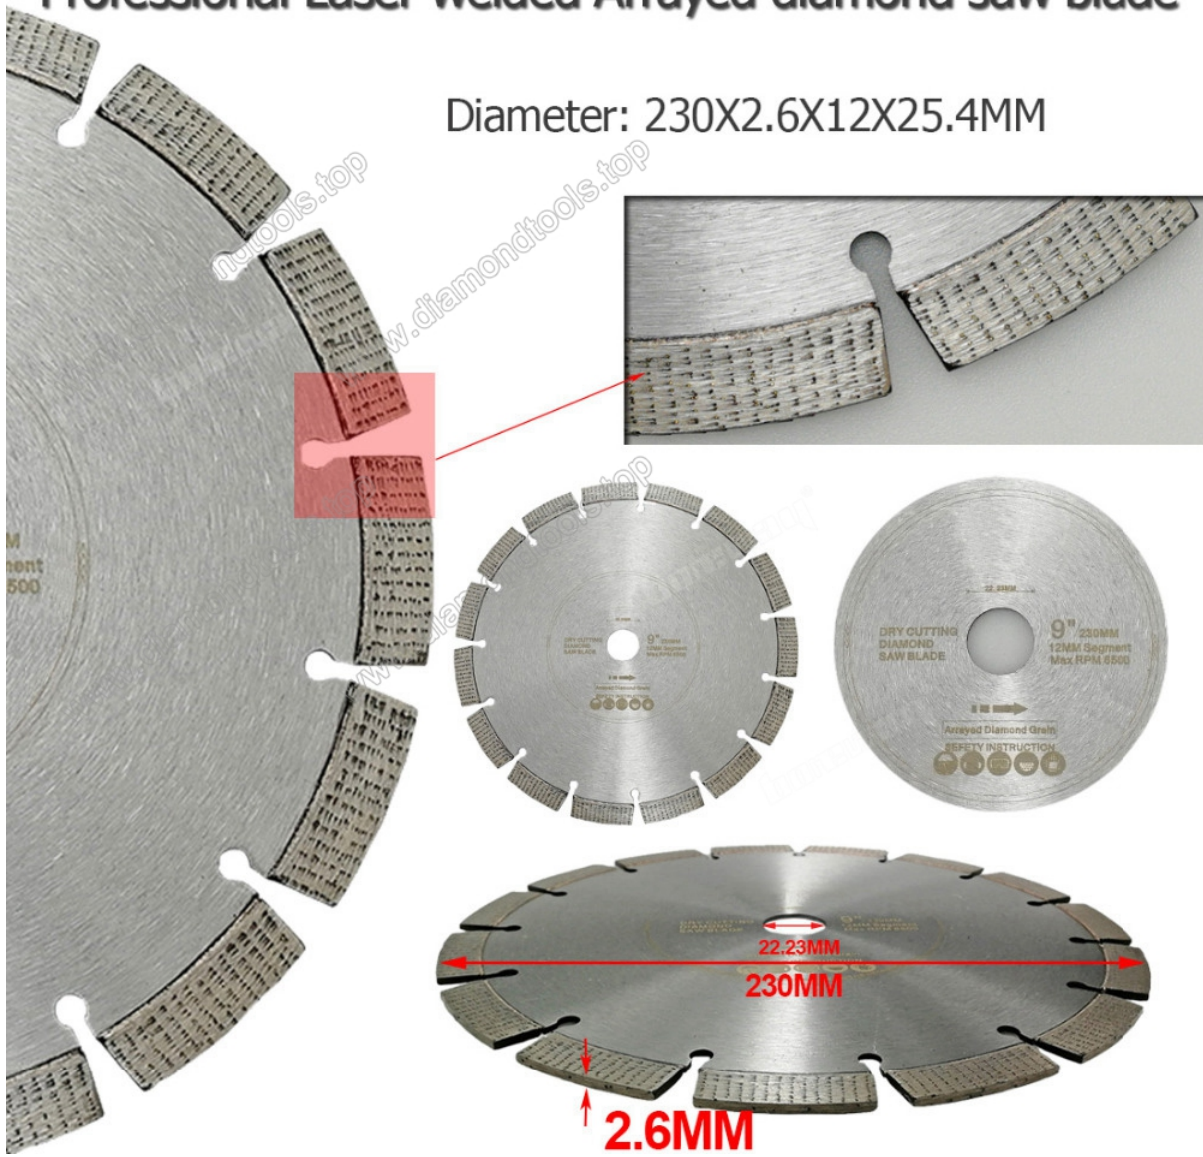

000

004.5"/ 115MM00022.23MM00000012MM000002.3MM
 005"/ 125MM00022.23MM00000012MM000002.3MM
 007"/ 180MM00022.23MM00000012MM000002.5MM
 009"/ 230MM00022.23MM00000012MM000002.6MM

0000000000000000

00000000 12" / 304MM 14" / 354MM 16" / 414MM
 000000000000 0000000000

000

0000000000000000

boreway®

Boreway Machinery Co., Ltd.
www.diamondtools.top
www.boreway.com

boreway®

Boreway Machinery Co., Ltd.
www.diamondtools.top
www.boreway.com

Professional Laser welded Arrayed diamond saw blade

Diameter: 230X2.6X12X25.4MM

□□□□□□

1.□□□□□□;

2.□□□□□□□□□□□□□□□□

-DELIVERY-

Less than 45kg,generally delivery by express(Door to Door).

By Air / Sea for batch goods, Airport / Port receiving.

BY AIR