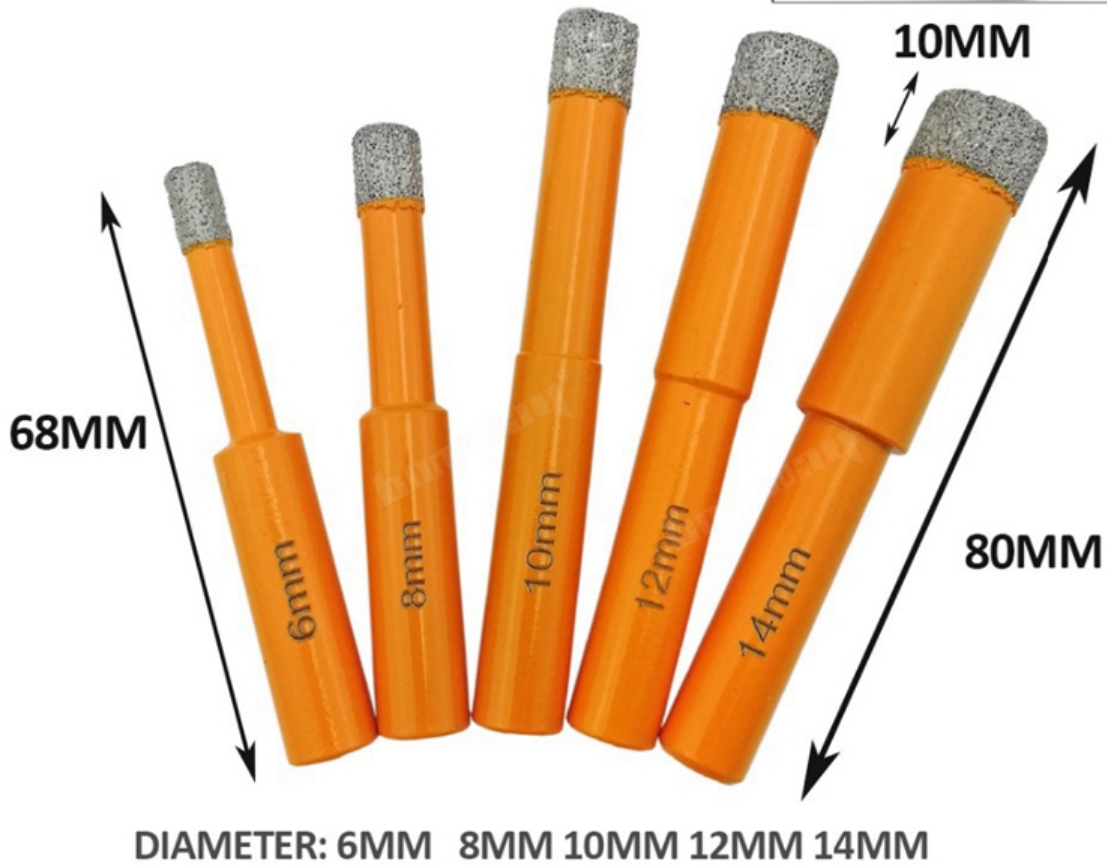

boreway®

Boreway Machinery Co., Ltd.
www.diamondtools.top
www.boreway.com

boreway[®]

www.diamondtools.top

Wax Inside

DIAMETER: 6MM 8MM 10MM 12MM 14MM

boreway®

Boreway Machinery Co., Ltd.
www.diamondtools.top
www.boreway.com