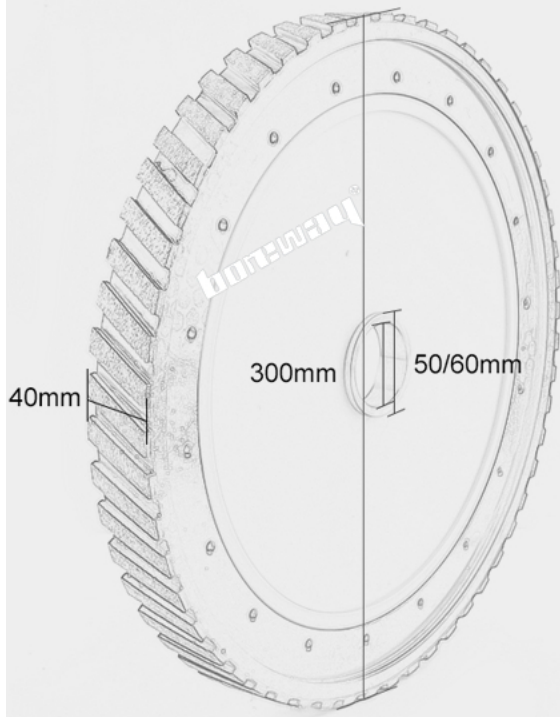

boreway®

1 Designed for grinding or milling surface of stone