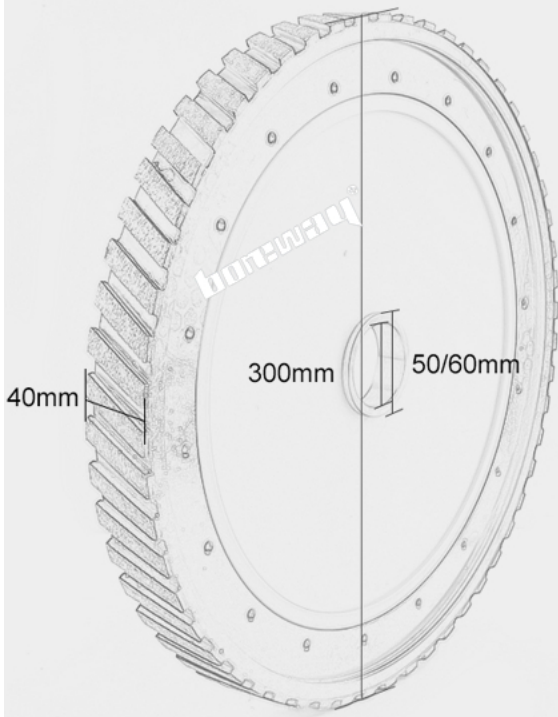

boreway®

1

Designed for grinding or milling surface of stone