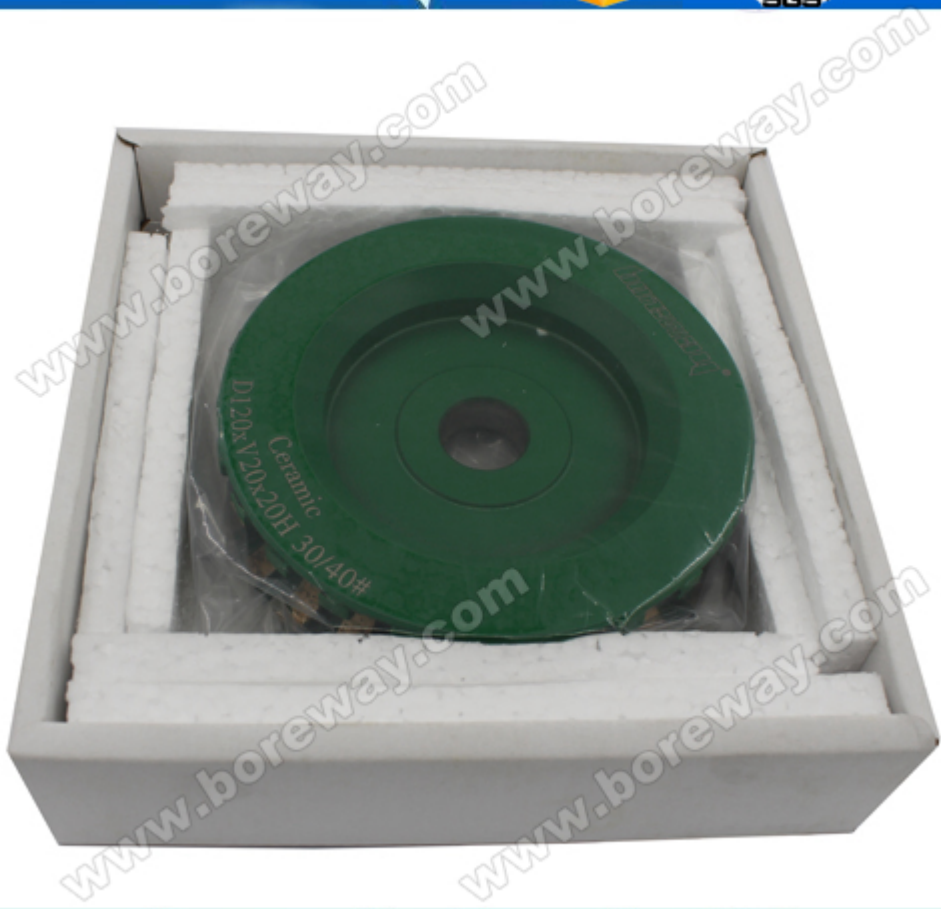

□□□□□□□□□□□□

The top banner features the Boreway logo in white on a blue background. To its right is a yellow shield icon with a white dollar sign. Further right is a circular ISO 9001 certification logo with 'QUALITY ASSURED FIRM' and 'SGS' text. The final icon on the right is a blue circular CE mark.

Boreway Machinery Co., Ltd.
www.diamondtools.top
www.boreway.com