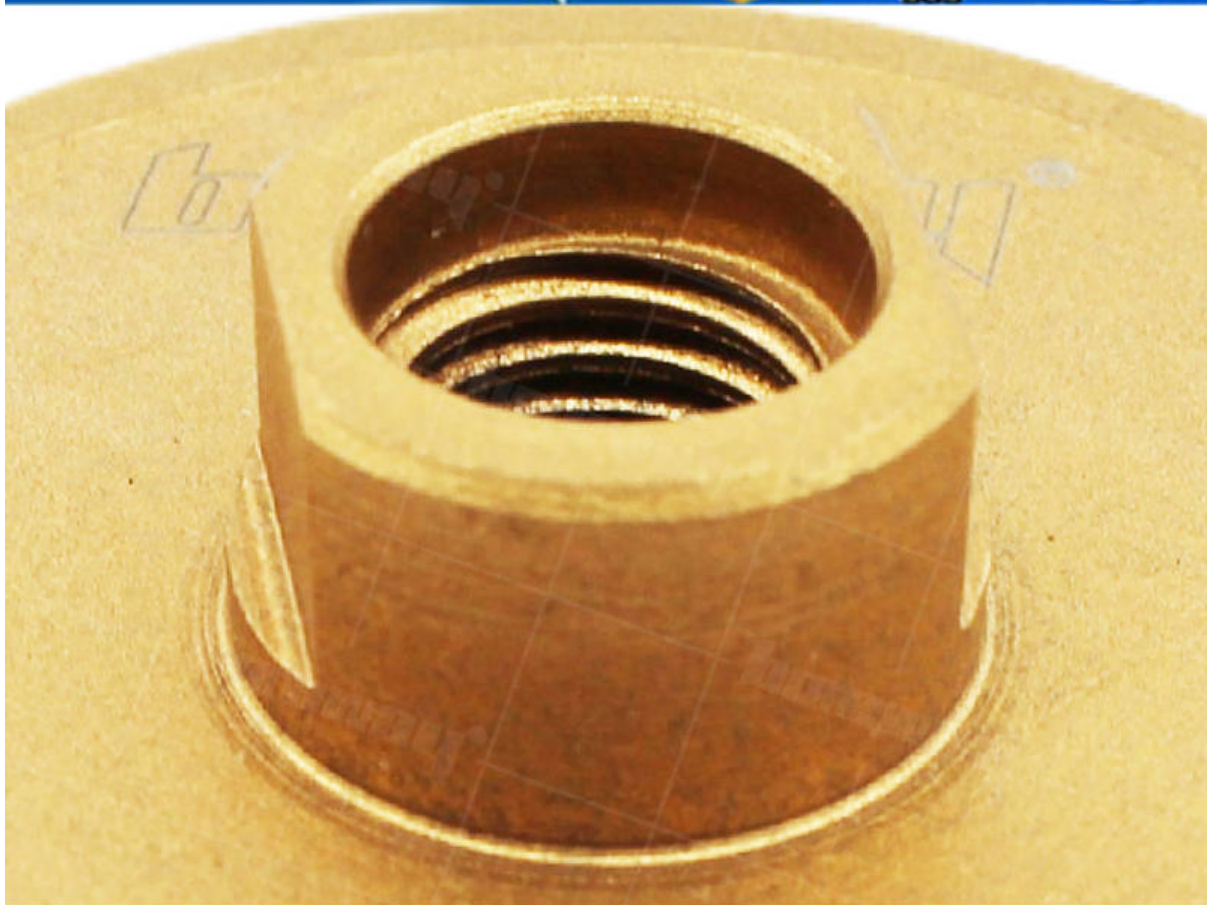

boreway®

Boreway Machinery Co.,Ltd
www.diamondtools.top
www.boreway.net