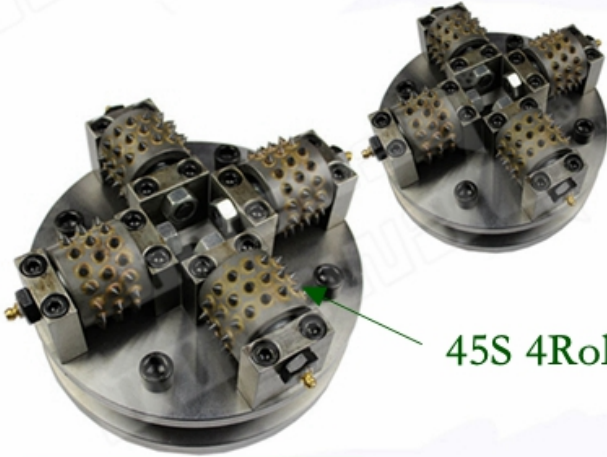

D300MM

30S 45S 60S

D125MM

Boreway Machinery Co.,Ltd
www.fordiamondtools.com
www.diamondtools.top

D150MMx4Tx45S □□□□

Boreway Machinery Co.,Ltd
www.fordiamondtools.com
www.diamondtools.top

45S □□□□

□□