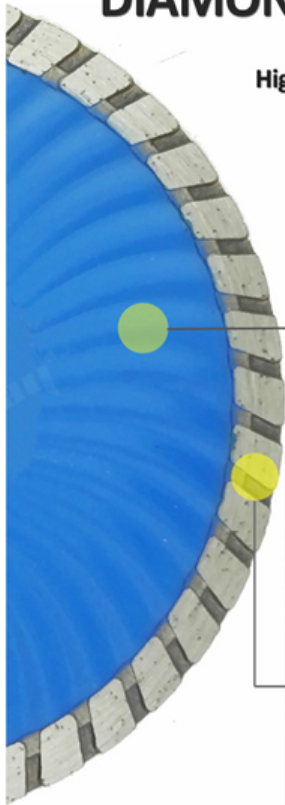

boreway®

DIAMOND WAVED TURBO BLADE

High Professional Quality

Fast Cutting Speed Long working life

Wide Application

● GRANITE MARBLE STONE CONCRETE BRICK

Very strong Core Steel
provide stable cutting