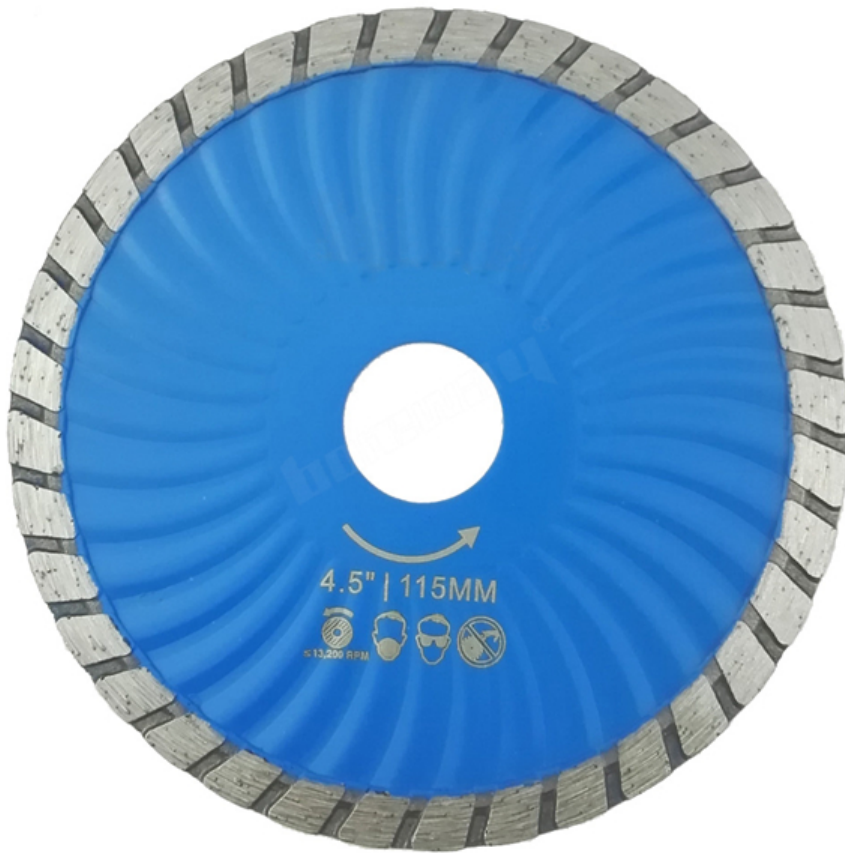

boreway®

Boreway Machinery Co., Ltd.
www.diamondtools.top
www.boreway.com