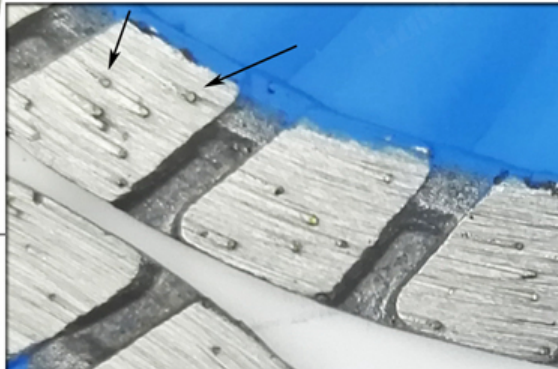

## DIAMOND WAVED TURBO BLADE

High Professional Quality

Fast Cutting Speed Long working life

Wide Application

● GRANITE MARBLE STONE CONCRETE BRICK

Very strong Core Steel  
provide stable cutting

**Boreway Machinery Co., Ltd.**  
[www.diamondtools.top](http://www.diamondtools.top)  
[www.boreway.com](http://www.boreway.com)