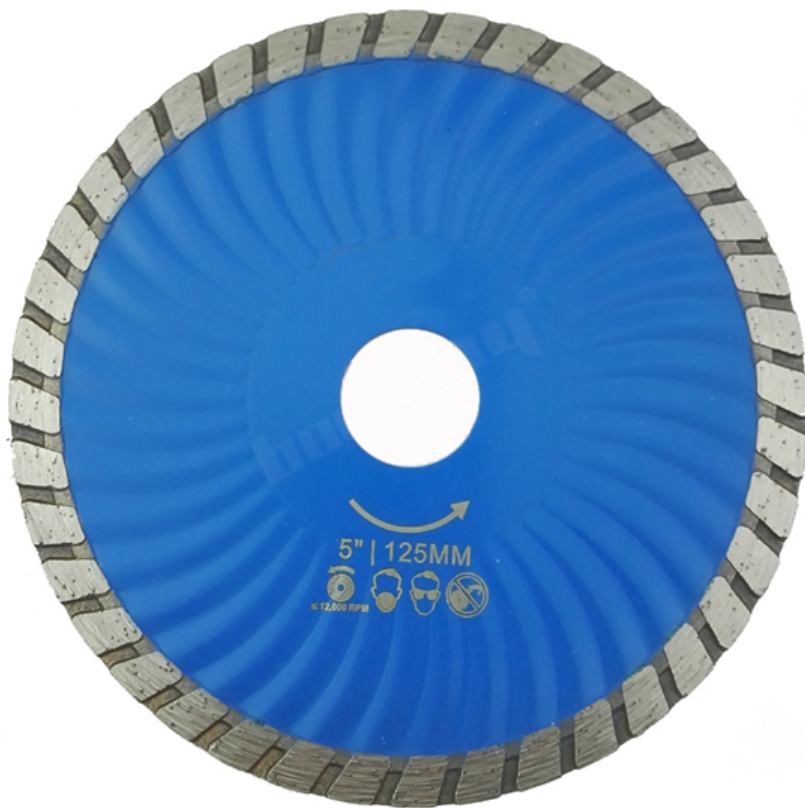

boreway®

Boreway Machinery Co., Ltd.
www.diamondtools.top
www.boreway.com