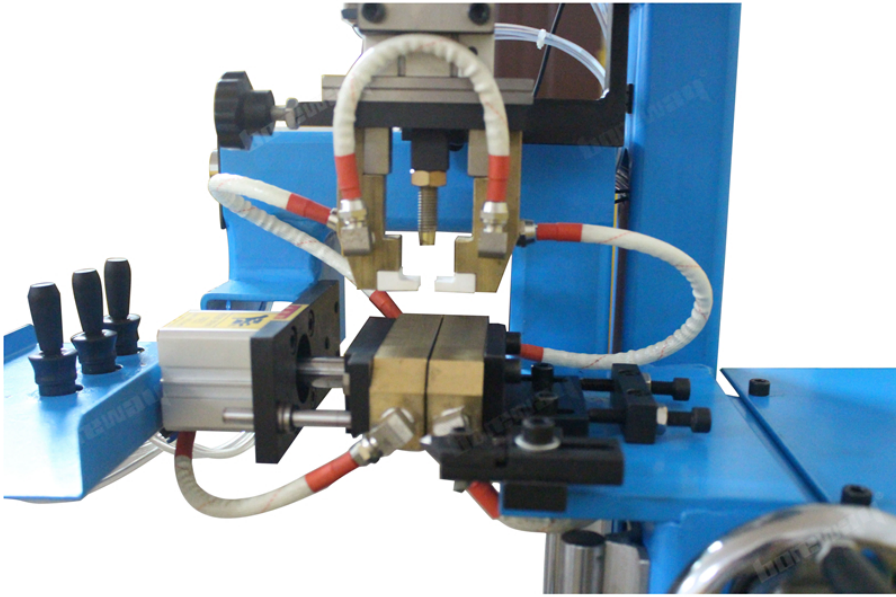

boreway®

Boreway Machinery Co., Ltd.
www.diamondtools.top
www.boreway.com

boreway®