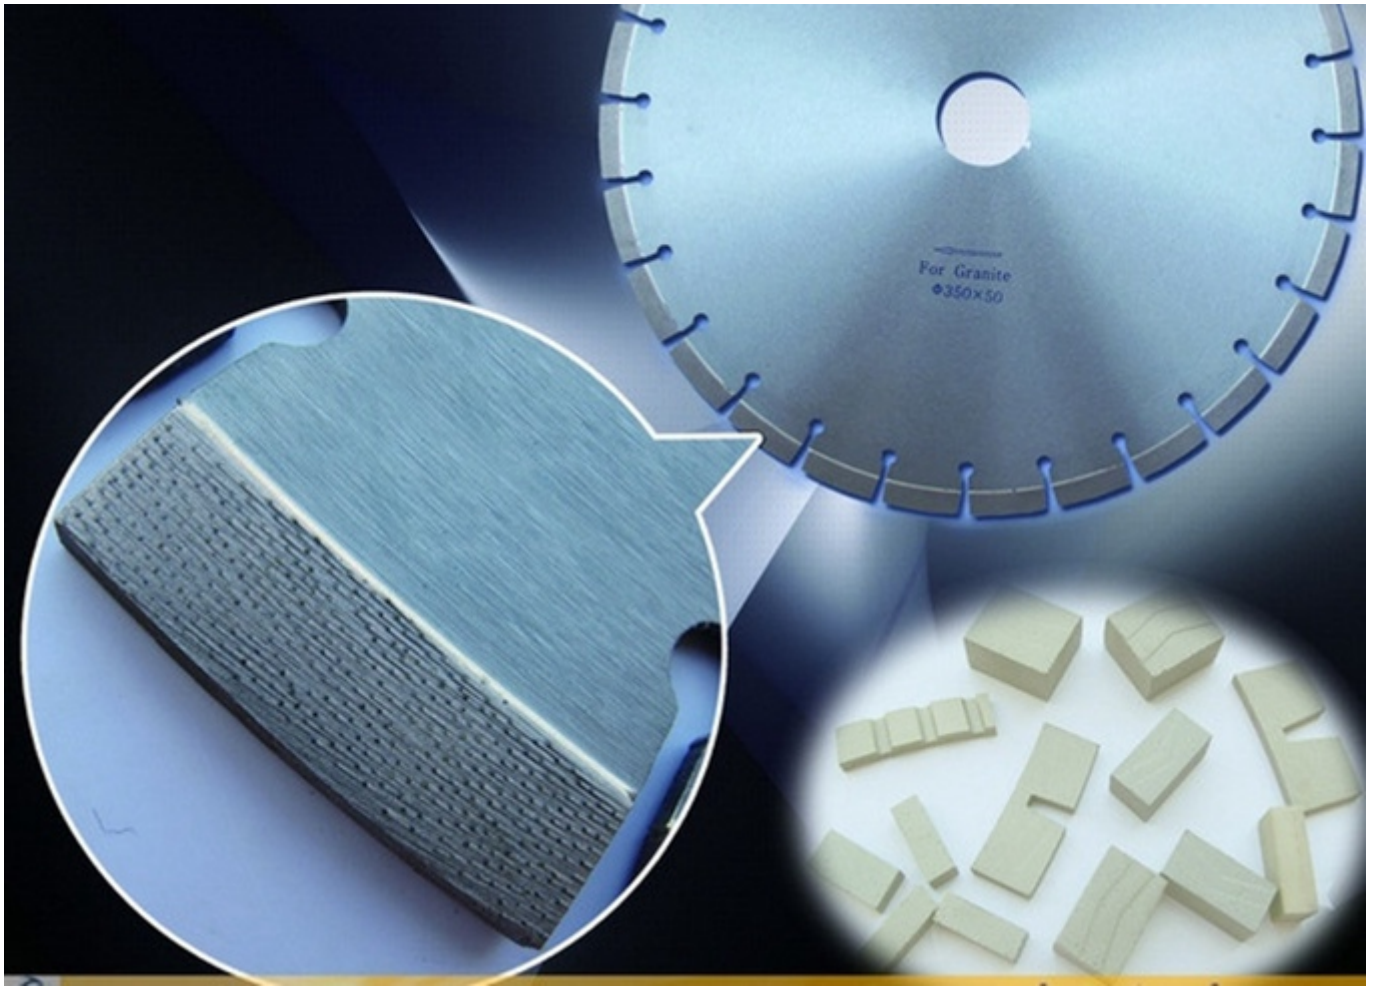

20	500	40	4.2	20	36
24	600	40	4.6	20	42

Arix Matrix  
 300-1600mm

[Boreway](#)

**Boreway** Arix

Diamond longitudinal arrangement is interlaced, ensure the continuous diamond exposure and stable cutting

[Boreway](#)

## Applicable materials

To meet your demands for cutting different materials, such as granite, marble, quartz stone, sand stone, microcrystalline stone, volcanic rock, concrete, glass, ceramic, masonry etc. Different segments recipe were been developed by our company.