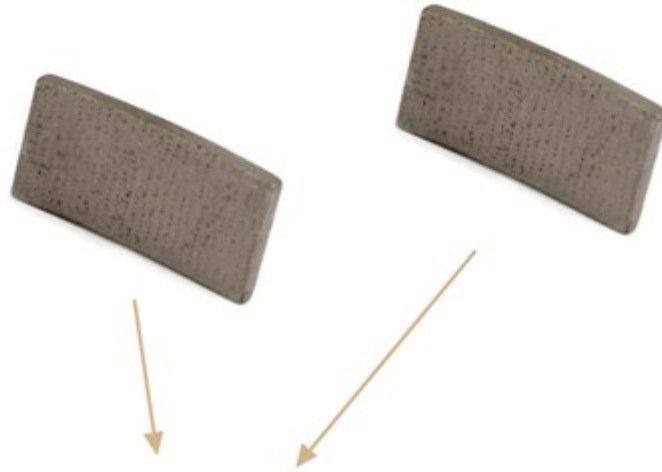

20	500	40	4.2	20	36
24	600	40	4.6	20	42

Arix Matrix  
 300-1600mm

[Boreway](#)

**Boreway** Arix

Diamond longitudinal arrangement is interlaced, ensure the continuous diamond exposure and stable cutting

[Boreway](#)

**Boreway** w ^ Arix Arix

## Applicable materials

To meet your demands for cutting different materials, such as granite, marble, quartz stone, sand stone, microcrystalline stone, volcanic rock, concrete, glass, ceramic, masonry etc. Different segments recipe were been developed by our company.