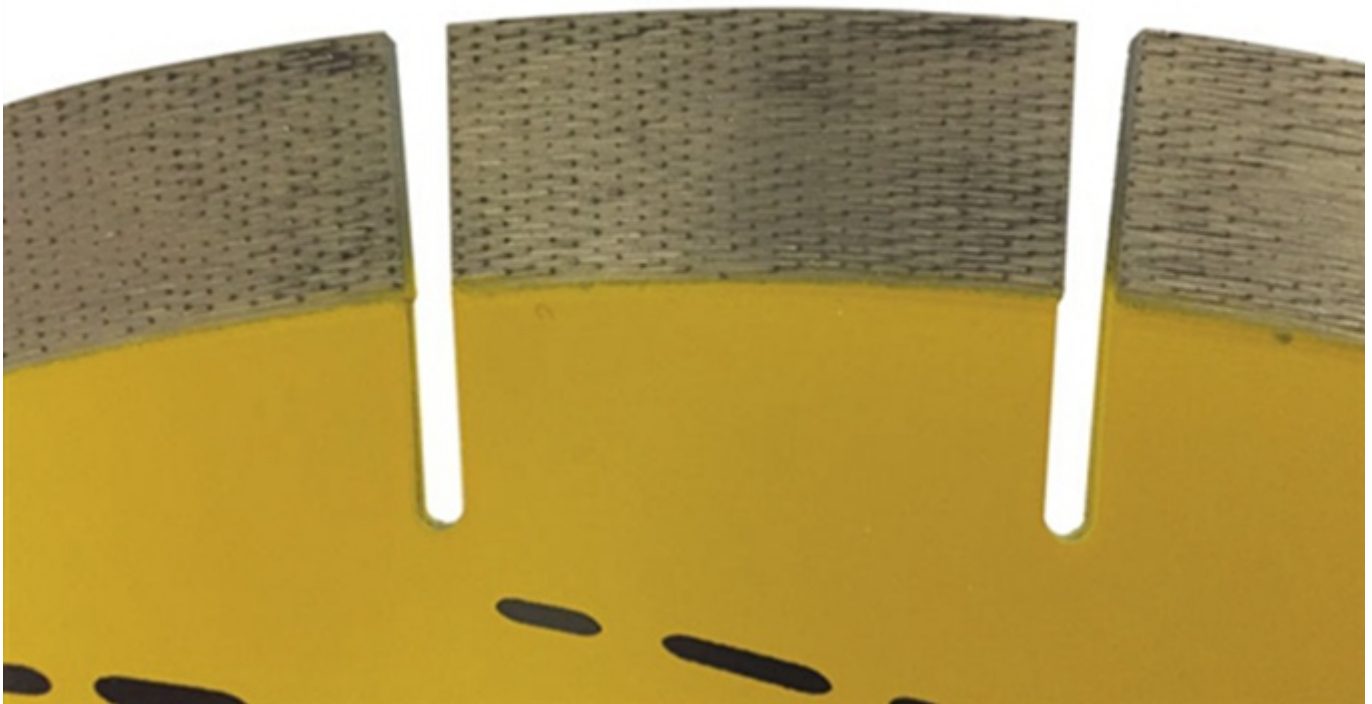

20	500	40	4.2	20	36
24	600	40	4.6	20	42

Arix Matrix  
 300-1600mm

[Boreway](#)

**Boreway** Arix

Diamond longitudinal arrangement is interlaced, ensure the continuous diamond exposure and stable cutting

[Boreway](#)

## Applicable materials

To meet your demands for cutting different materials, such as granite, marble, quartz stone, sand stone, microcrystalline stone, volcanic rock, concrete, glass, ceramic, masonry etc. Different segments recipe were been developed by our company.