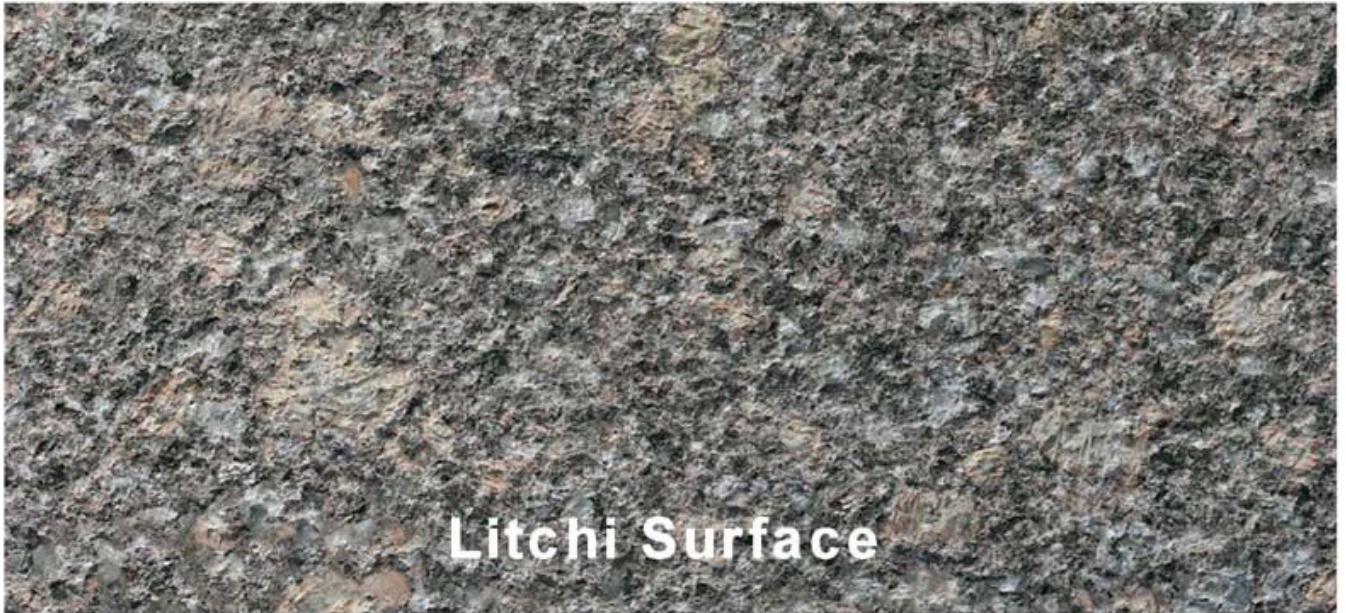

3. Segment No. 30s 45s 60s 72,99s

4. 125mm 150mm 200mm 250mm 300mm 350mm

5. U Fickert Lavina Husqvarna HTC Klindex Werkmaster Diamatic

6. Machines

Litchi Surface

Courier Express
door to door service

By Air
to destination airport