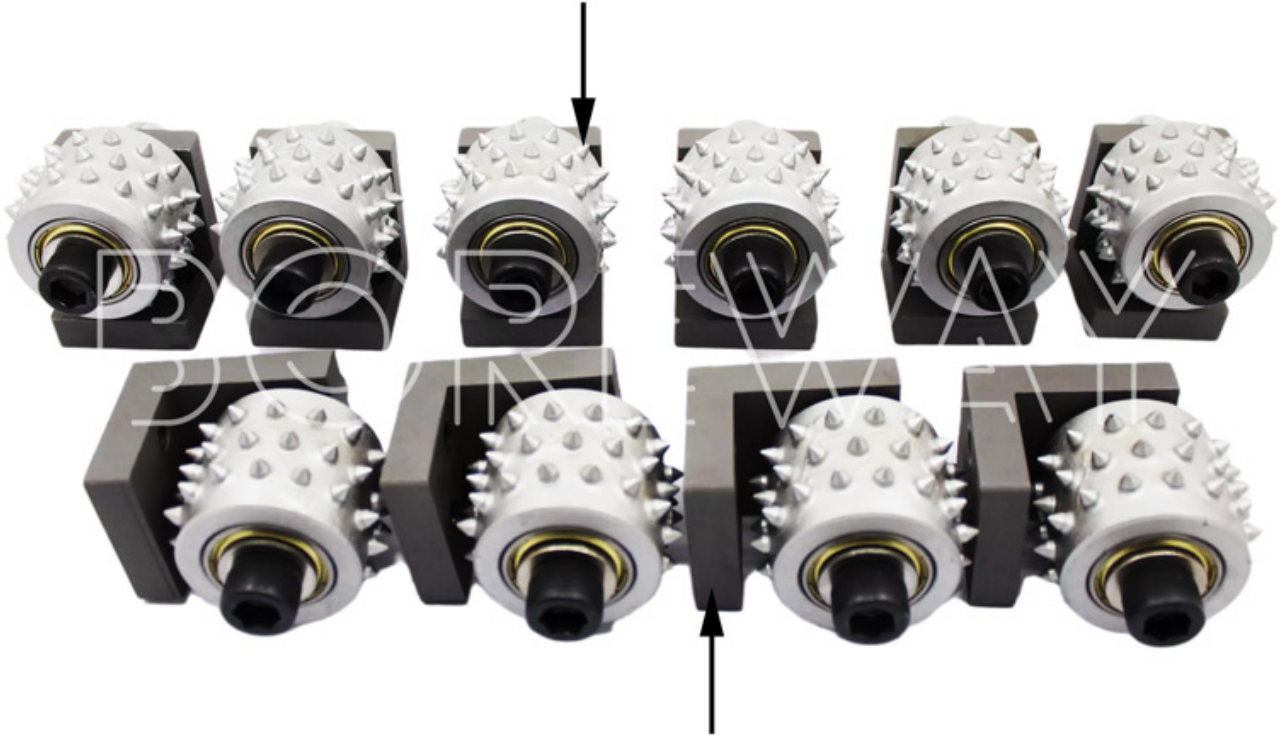

Klindex

High Quality Carbide Alloy

45 Teeth Per Roller

L Shape Design For Klindex

Use For Klindex Bush Hammer Plate

Klindex

BUSH HAMMER BLOCK

1. 30 45 60