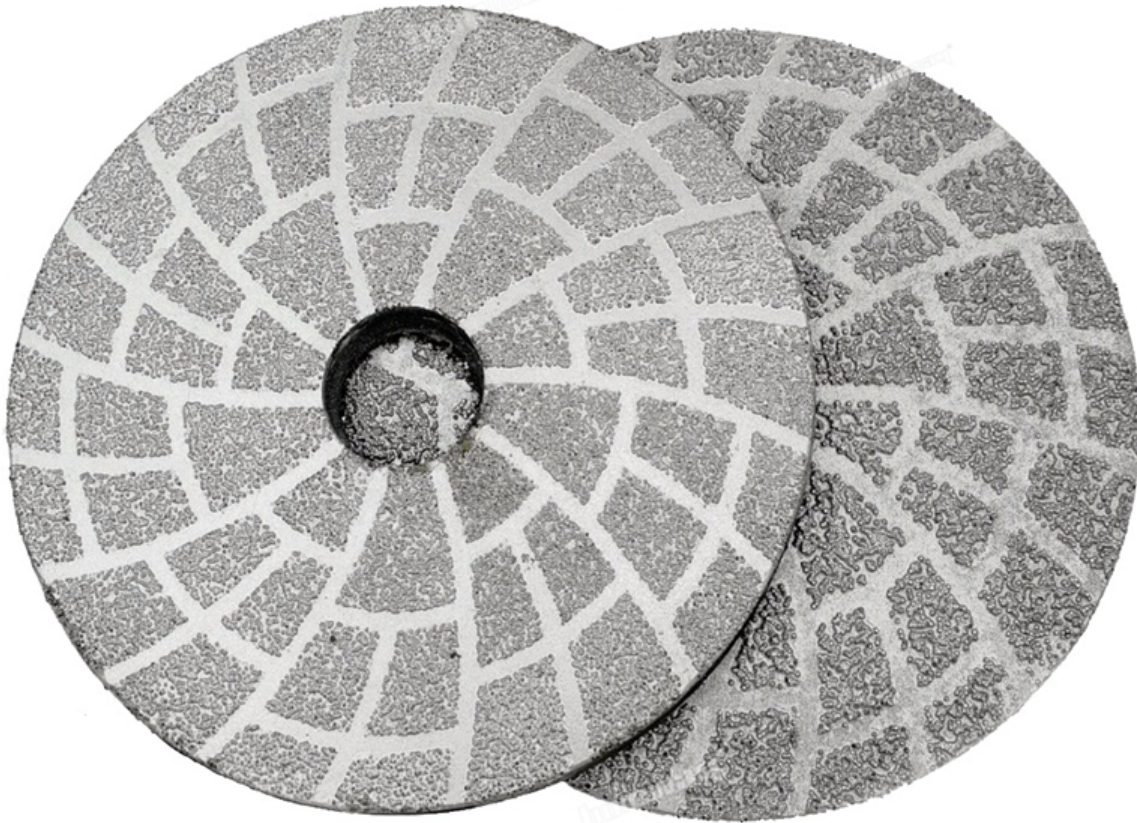

boreway®

Boreway Machinery Co., Ltd.
www.diamondtools.top
www.boreway.com