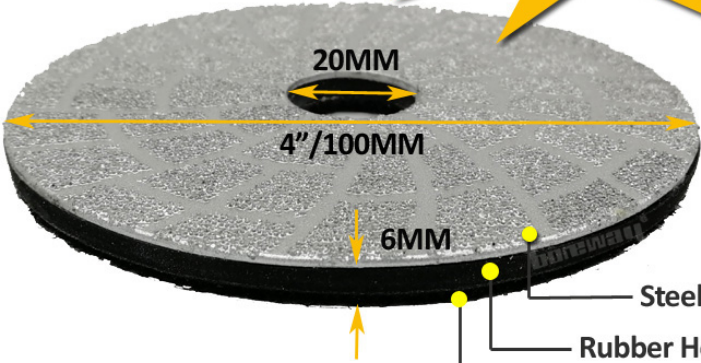

VACUUM BRAZED DIAMOND GRINDING DISC / PAD

- DRY or WET WORKING
- HIGH PROFESSIONAL QUALITY
- WIDE APPLICATION:

Granite Marble Stone
Tile brick Concrete

**Fast &
Long Life**