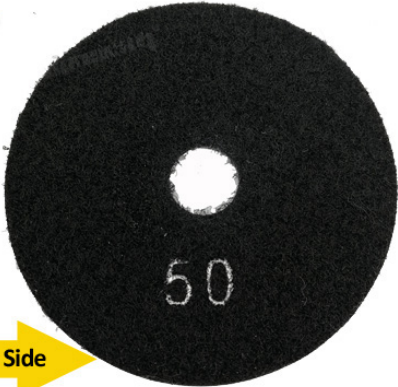

VACUUM BRAZED DIAMOND GRINDING DISC / PAD

- DRY or WET WORKING
- HIGH PROFESSIONAL QUALITY
- WIDE APPLICATION:

Granite Marble Stone
Tile brick Concrete

**Fast &
Long Life**