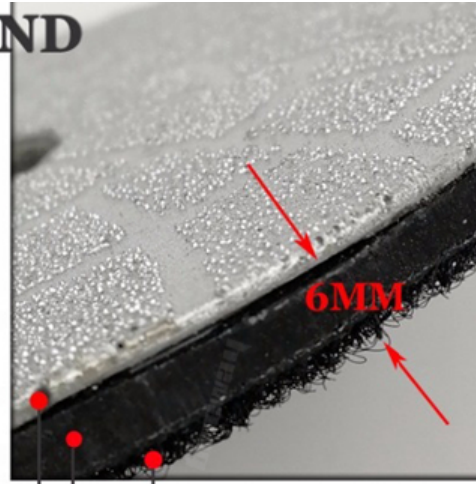

- Steel Core Coated Diamond
- Very High Efficiency
- Very Long Working Life
- Very Wide Application