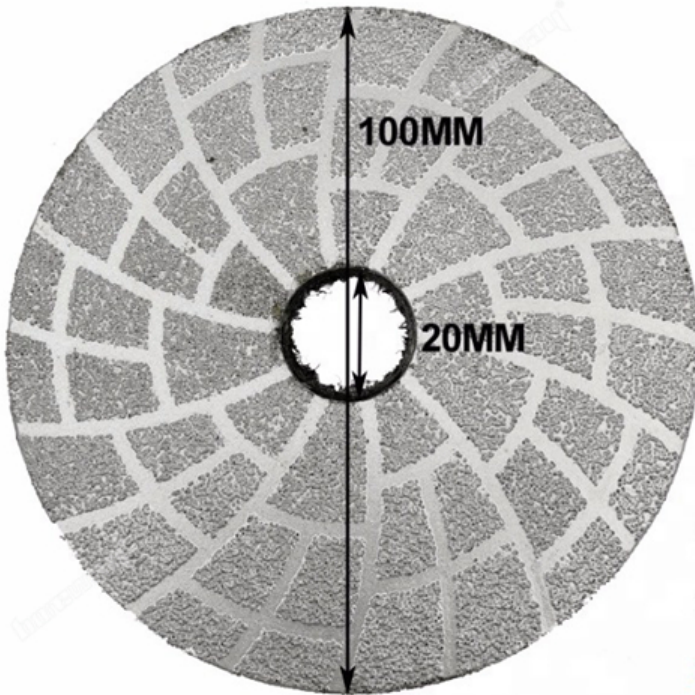

VACUUM BRAZED DIAMOND GRINDING DISC