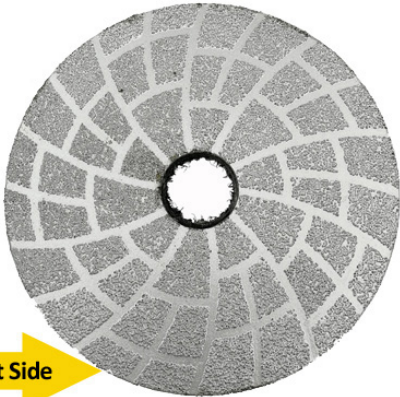

VACUUM BRAZED DIAMOND GRINDING DISC / PAD

- DRY or WET WORKING
- HIGH PROFESSIONAL QUALITY
- WIDE APPLICATION:

Granite Marble Stone
Tile brick Concrete

**Fast &
Long Life**