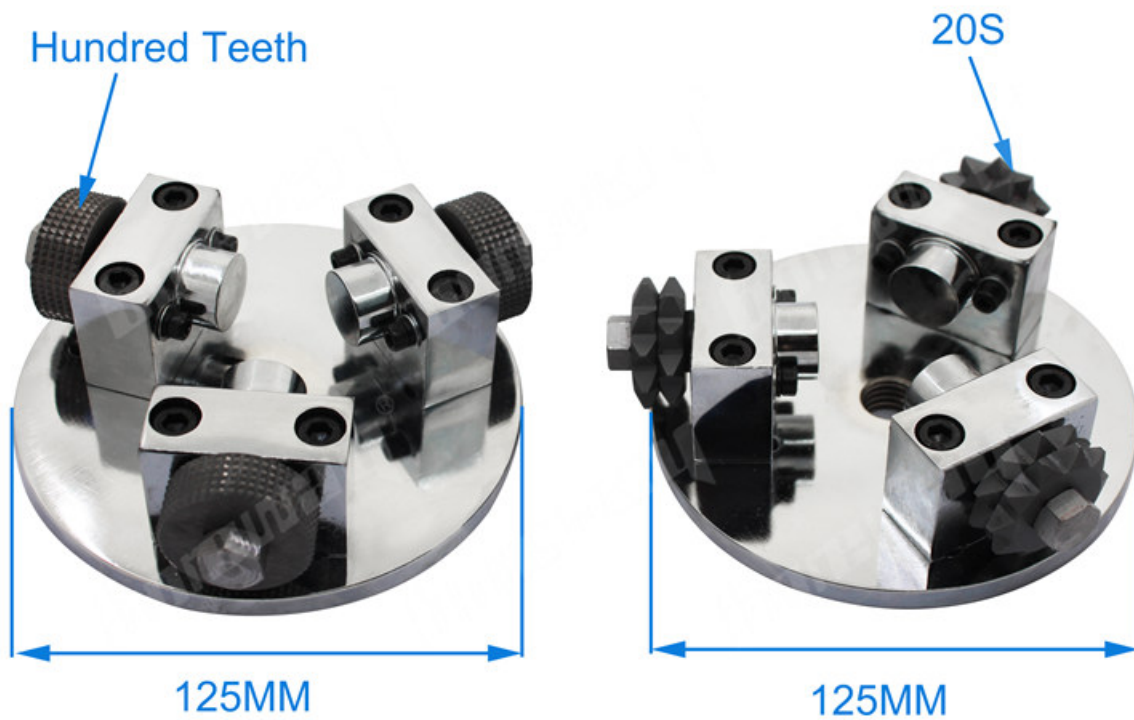

125	3		M14

20

Item	Diameter		Roller Quantity	Segment Quantity	Connection
	Inch	MM			
Diamond Bush Hammer Plate	5	125	3 4 5 6 8 10	15s 30s 45s 60s	5/8"-11 M14 M16 42mm 47mm 50mm
	6	150			
	8	200			
	10	250			
	12	300			

20