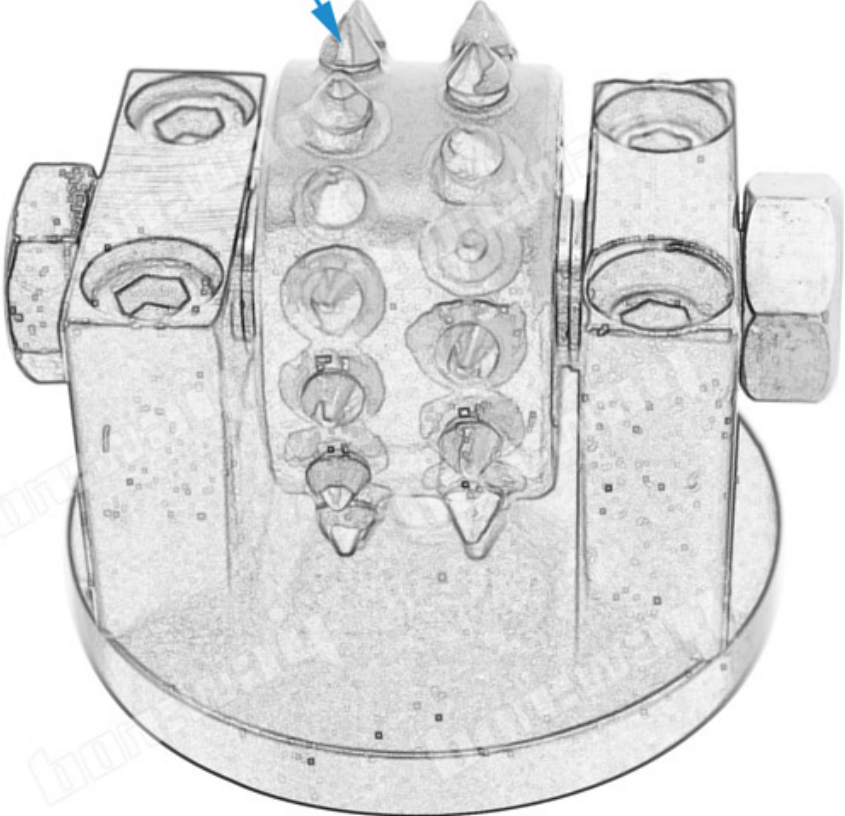

0000

Redi-Lock

boreway®

boreway®

2 Rows (30 Teeth)

Application: Concrete, Stone

Redi-Lock F PG

PG820RC PG820 PG680RC PG680 PG530 PG450 PG400 PG280