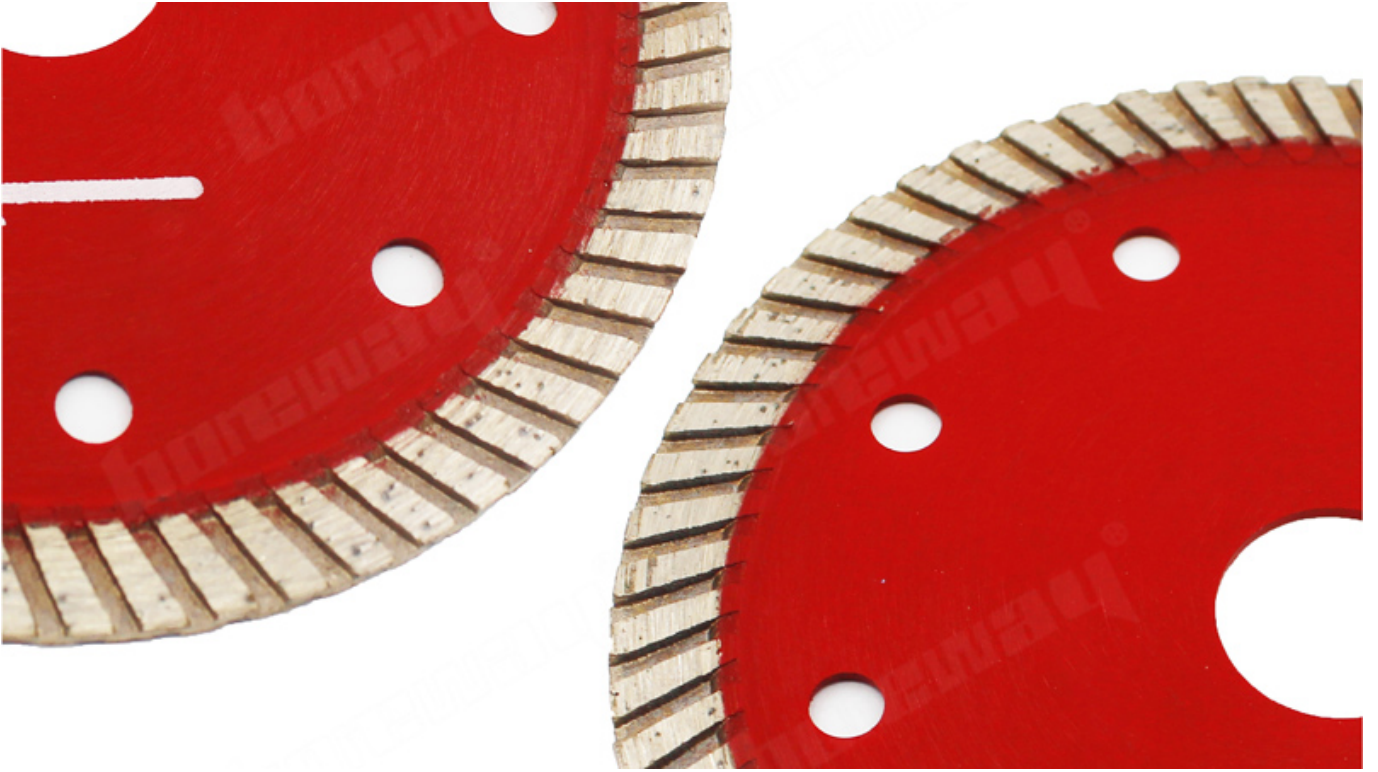

Boreway 105

1  
2

1. 105
2. 105
3. 105
4. 105

105

Sharpness Hand-held saw machine Premium Quality Cost-friendly

Long life Wet or Dry Clean cutting Smooth cutting

105

**Our factory** use original high grade diamond

**Other factory** mix second diamond selected from waste segment

pk

**Our blade** cutting effect

**Other supplier** blade cutting effect

pk

105mm diameter diamond saw blades for various applications.

105mm diameter diamond saw blades.

Technical specifications and dimensions.

Product code = 105mm = OEM

105

Granite

Marble

Concrete

Porcelain tile

Ceramic