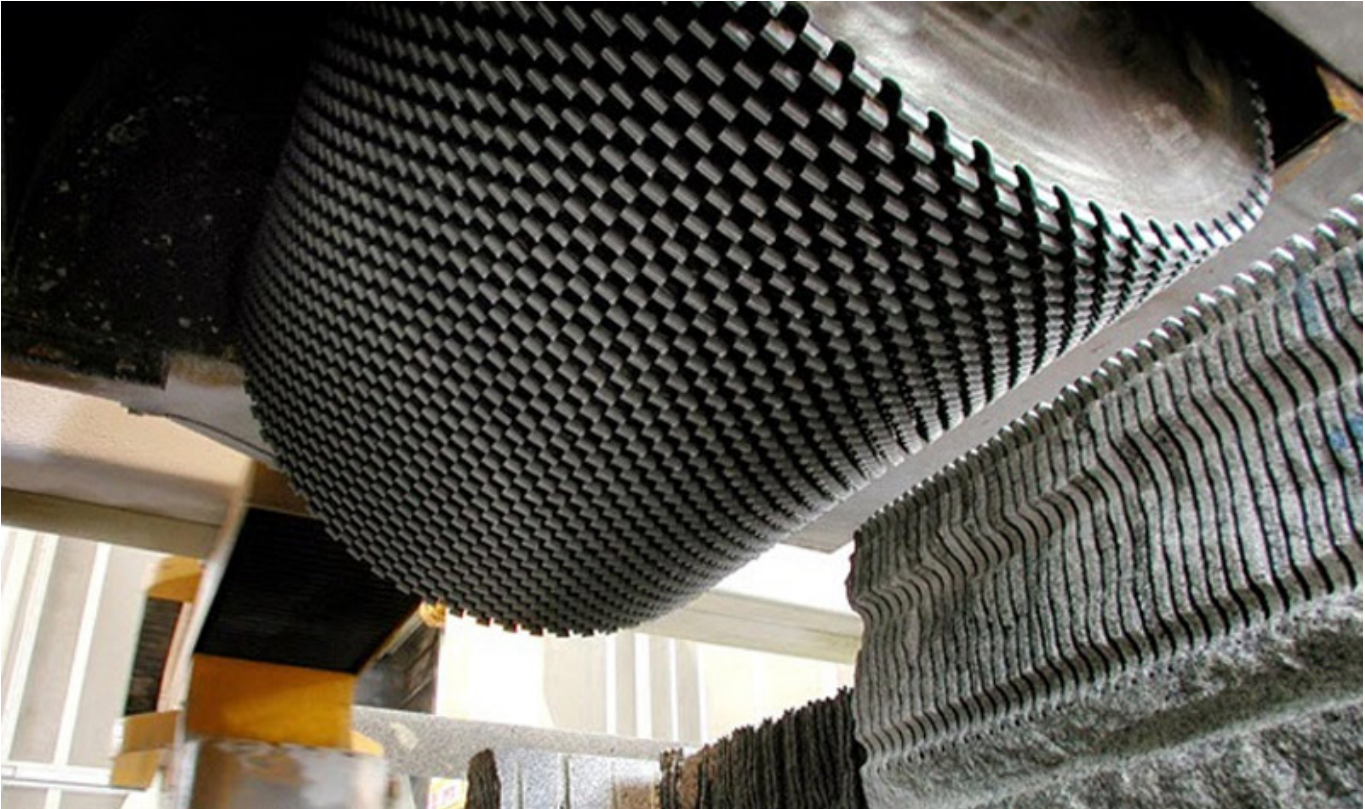

Brazing Machine Welding Rack

+

Three Phase 380V 30kW High Frequency Induction Welding Machine

Welding segment effect

Boreway Machinery Co.,Ltd
www.diamondtools.top
www.boreway.net

1800mm

Boreway Machinery Co.,Ltd
www.diamondtools.top
www.boreway.net