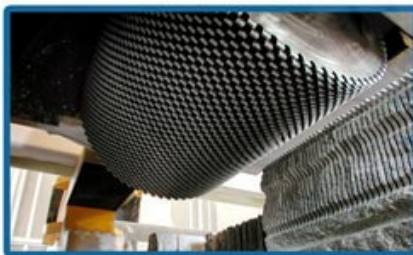

Granite

Sandstone

Quartz

For Block Cutting of Granite, Sandstone, Slate, Kinds of Hard Stone with quartz

One is single size multi cutter, which all blade sizes in same thickness and diameter while the other is multi size multi cutter, two sizes or more different size diameter blades used together in one stone machine.

900 3500

Brazing Machine Welding Rack

+

Three Phase 380V 30kW High Frequency Induction Welding Machine

Welding segment effect

Boreway Machinery Co.,Ltd  
www.diamondtools.top  
www.boreway.net

1800mm

Boreway Machinery Co.,Ltd  
www.diamondtools.top  
www.boreway.net