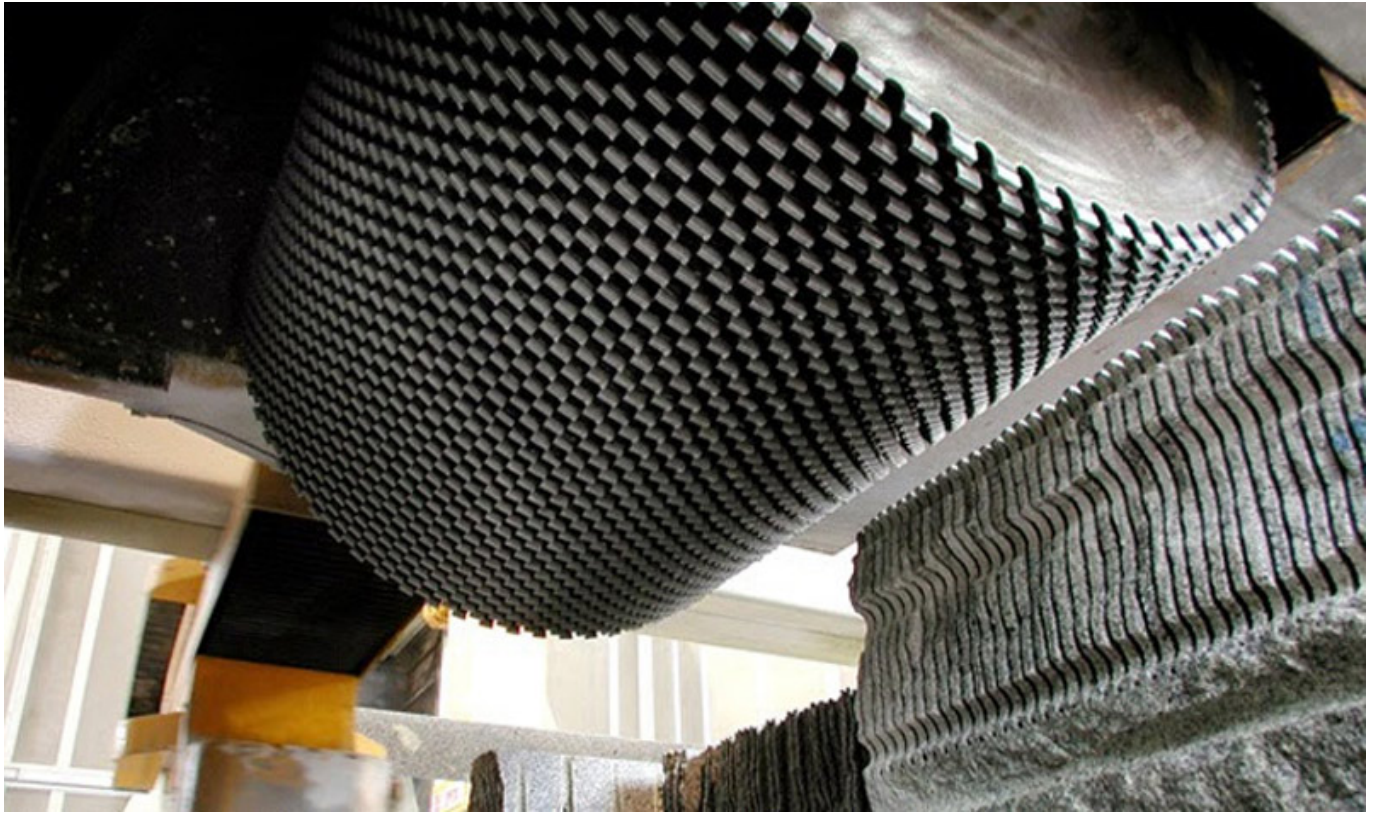

Granite

Sandstone

Quartz

For Block Cutting of Granite, Sandstone, Slate, Kinds of Hard Stone with quartz

One is single size multi cutter, which all blade sizes in same thickness and diameter while the other is multi size multi cutter, two sizes or more different size diameter blades used together in one stone machine.

900 3500

Brazing Machine Welding Rack

+

Three Phase 380V 30kW High Frequency Induction Welding Machine

Welding segment effect

Boreway Machinery Co.,Ltd  
www.diamondtools.top  
www.boreway.net

1800mm

Boreway Machinery Co.,Ltd  
www.diamondtools.top  
www.boreway.net

1800mm

XX

XXXX

XX

XXXXXX