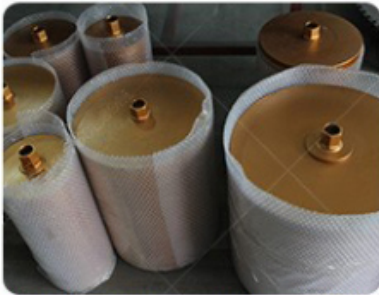

Fujian Nanan Boreway Machinery Co.,Ltd.

福建省南安市 boreway 605

邮编 362342

电话 0086-595-86990206

手机 0086-595-86990220

联系人 Ally Huang

WhatsApp 0086-13559599186

邮箱 boreway 05

Skype boreway 05

Facebook 13559599186

网站 boreway05@boreway.net