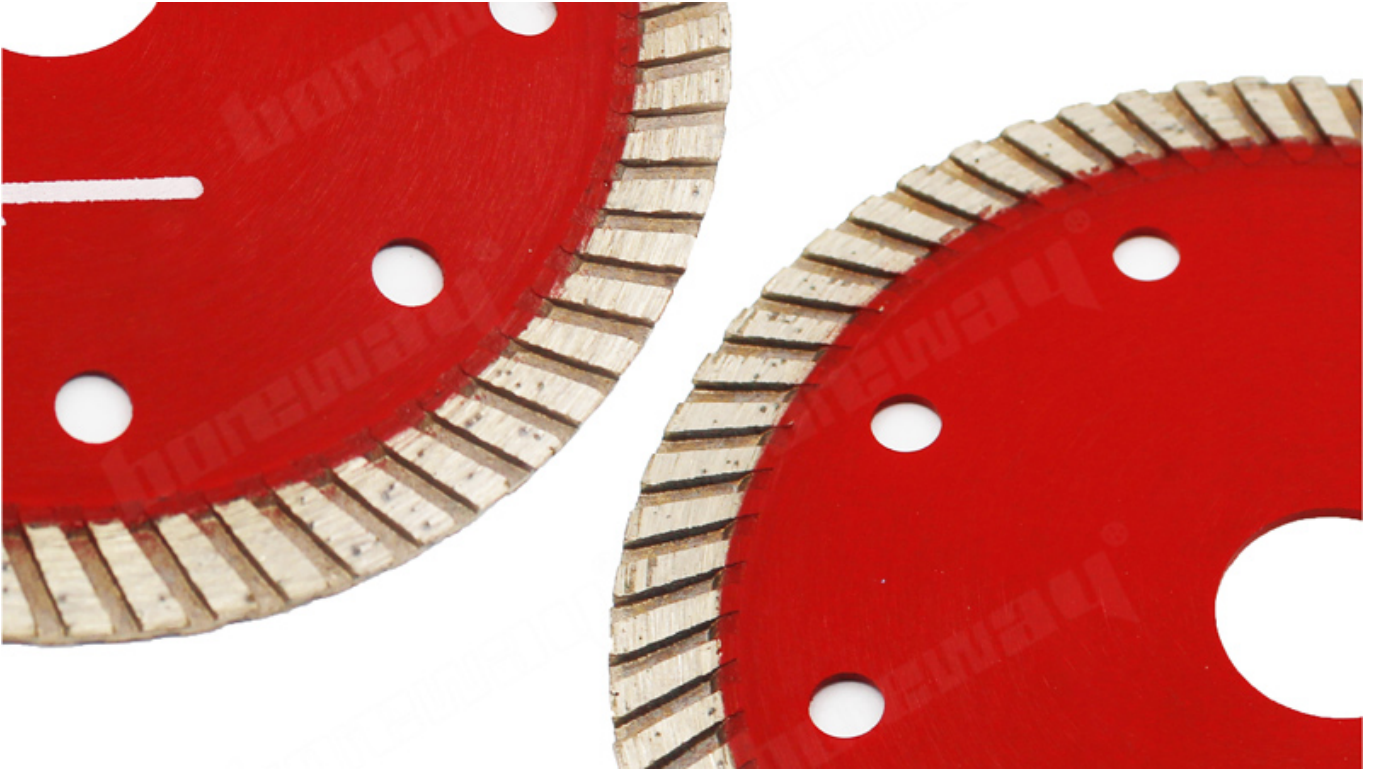

Boreway 105

1
2

1. 105
2. 105
3. 105
4. 105

105

Sharpness Hand-held saw machine Premium Quality Cost-friendly

Long life Wet or Dry Clean cutting Smooth cutting

105

Our factory use original high grade diamond

Other factory mix second diamond selected from waste segment

pk

Our blade cutting effect

Other supplier blade cutting effect

pk

105mm diameter diamond saw blade

□□□

105mm diameter diamond saw blade