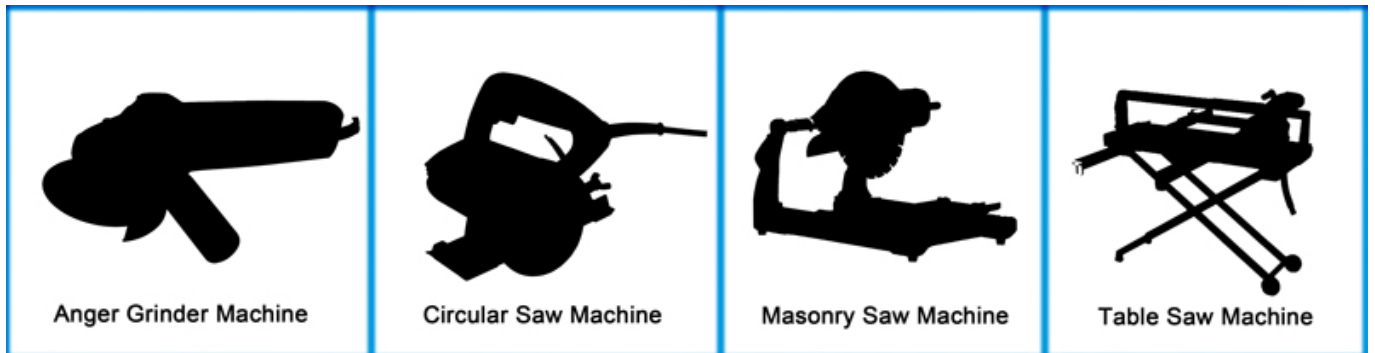

Engineered stone

105

105

□□□□

500000000

000000000

● Cold Press Mschine

● Fill The Mold