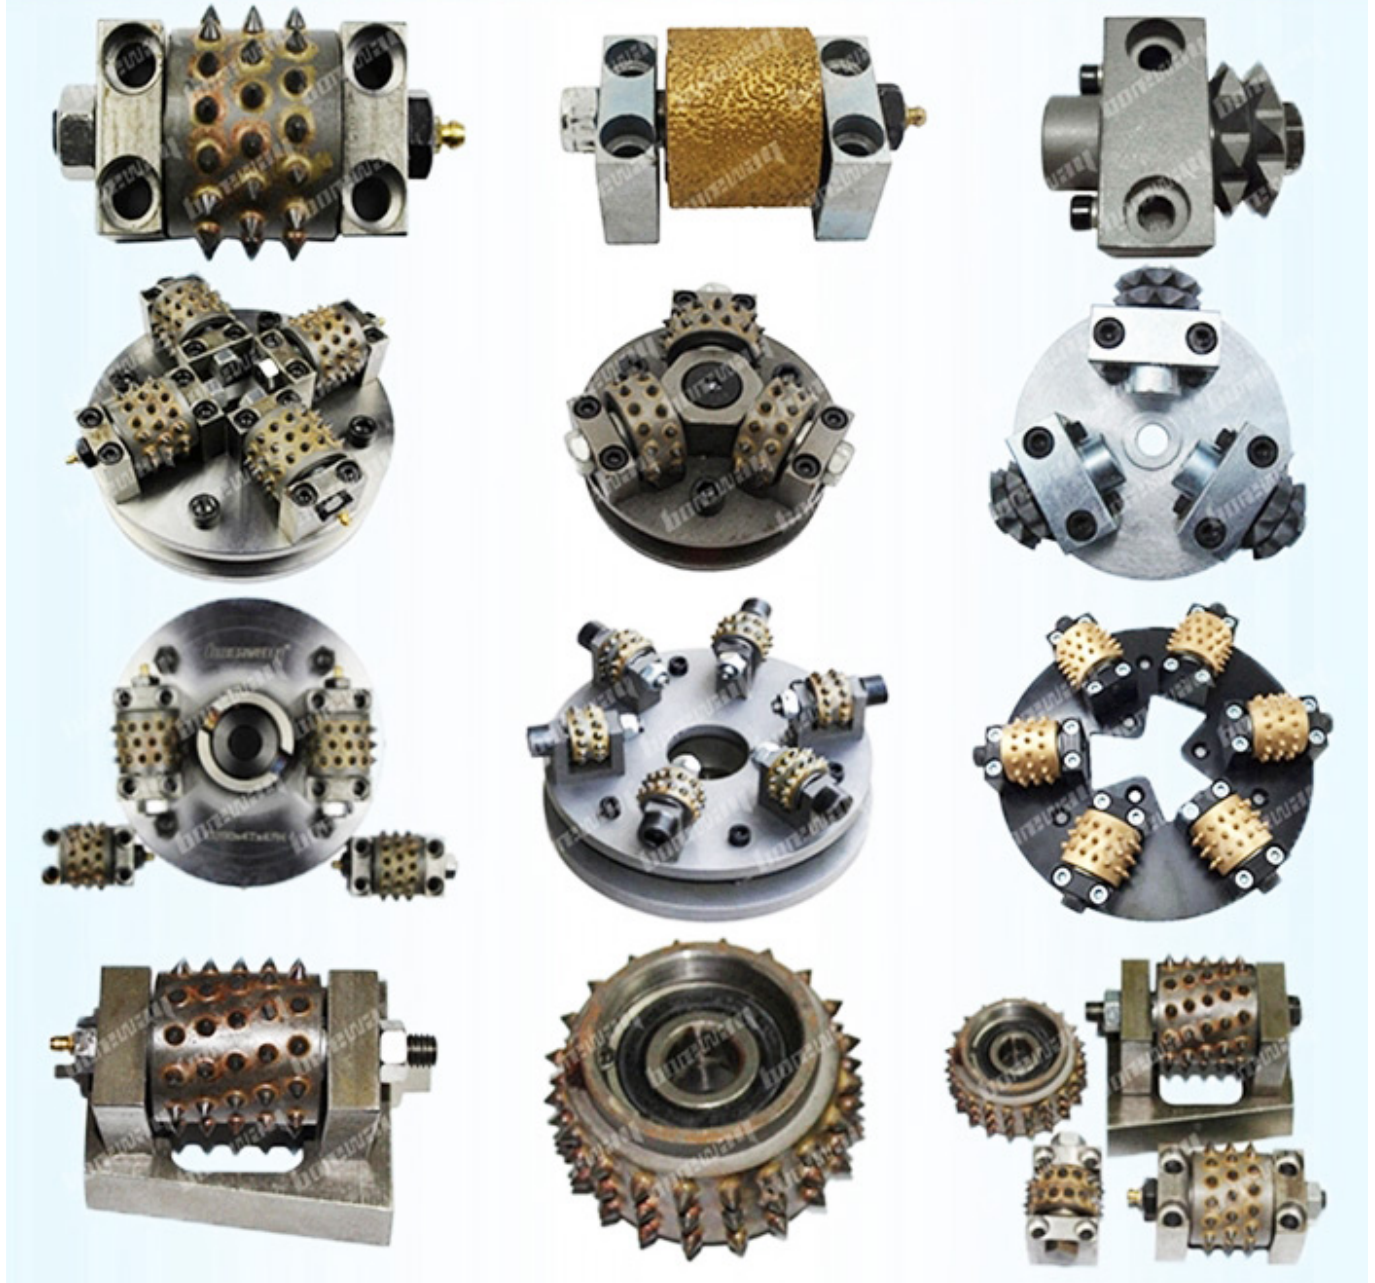

boreway® Multi size bush hammer tools

Boreway Machinery Co., Ltd
www.diamondtools.top
www.boreway.com