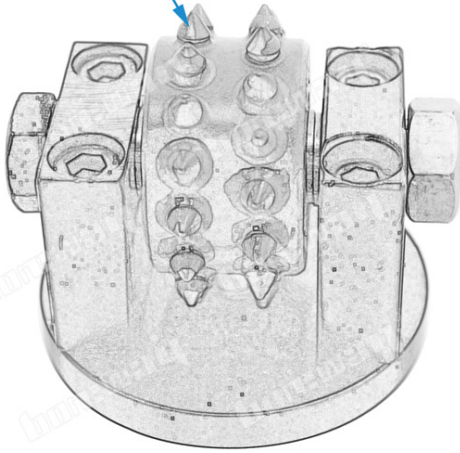

boreway®

2 Rows (30 Teeth)

Application: Concrete, Stone

boreway®

Grains No.: 30 Grains

Redi Lock Bush Hammer

Boreway Machinery Co.,Ltd
www.fordiamondtools.com
www.diamondtools.top

Boreway Machinery Co.,Ltd
www.diamondtools.top
www.boreway.net