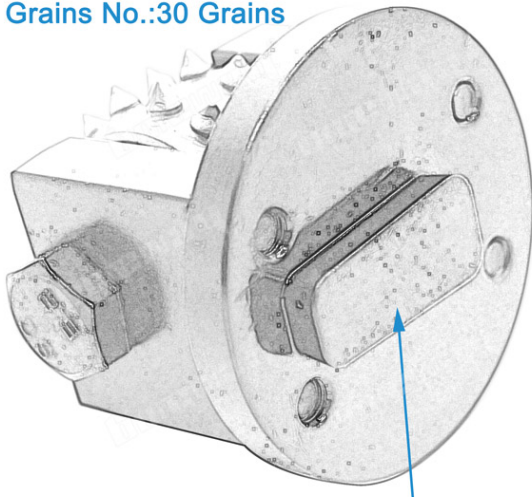

boreway®

2 Rows (30 Teeth)

Application: Concrete, Stone

boreway®

Grains No.: 30 Grains

Redi Lock Bush Hammer

Boreway Machinery Co.,Ltd
www.fordiamondtools.com
www.diamondtools.top

Boreway Machinery Co.,Ltd
www.diamondtools.top
www.boreway.net