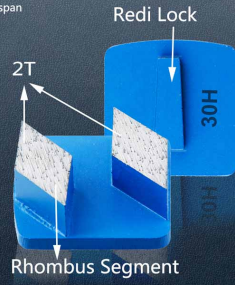

Metal Bond Diamond Grinding Pad

High Efficiency
Long Lifespan