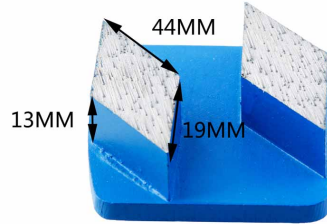

Metal Bond Diamond Grinding Pad

High Efficiency
Long Lifespan