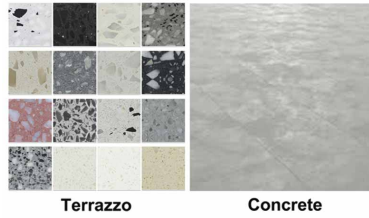

◆ Application