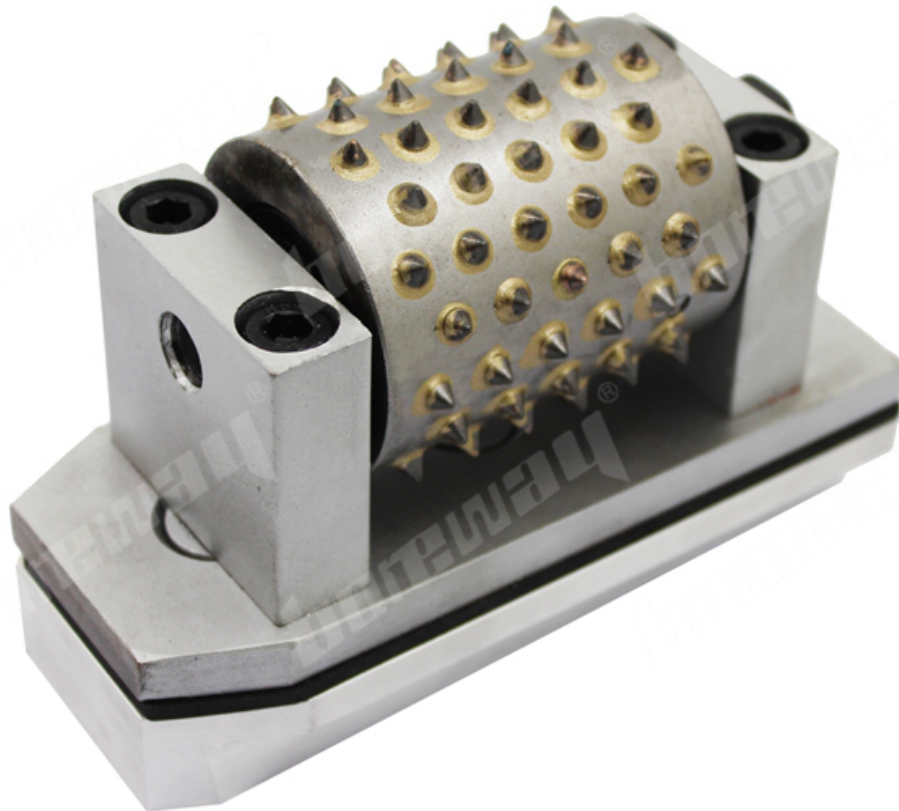

boreway®

Boreway Machinery Co.,Ltd
www.fordiamondtools.com
www.diamondtools.top