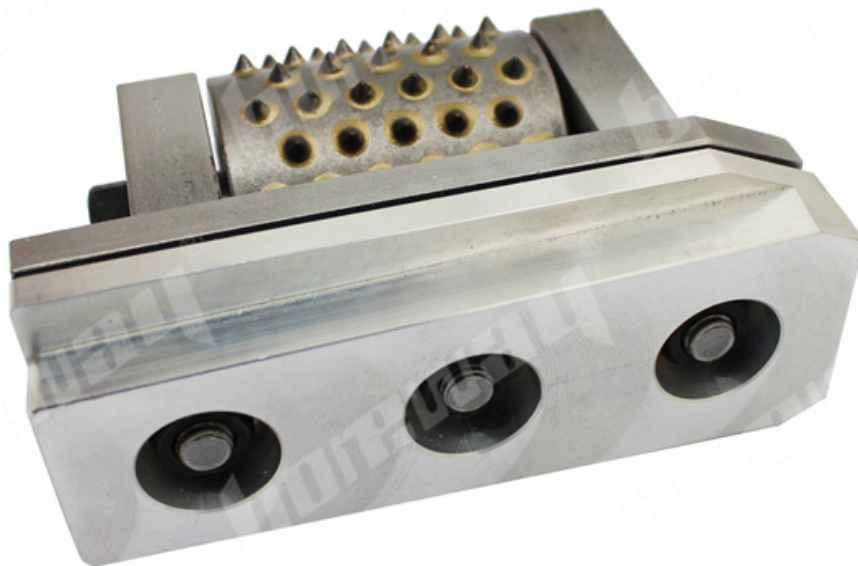

boreway®

Boreway Machinery Co.,Ltd
www.fordiamondtools.com
www.diamondtools.top