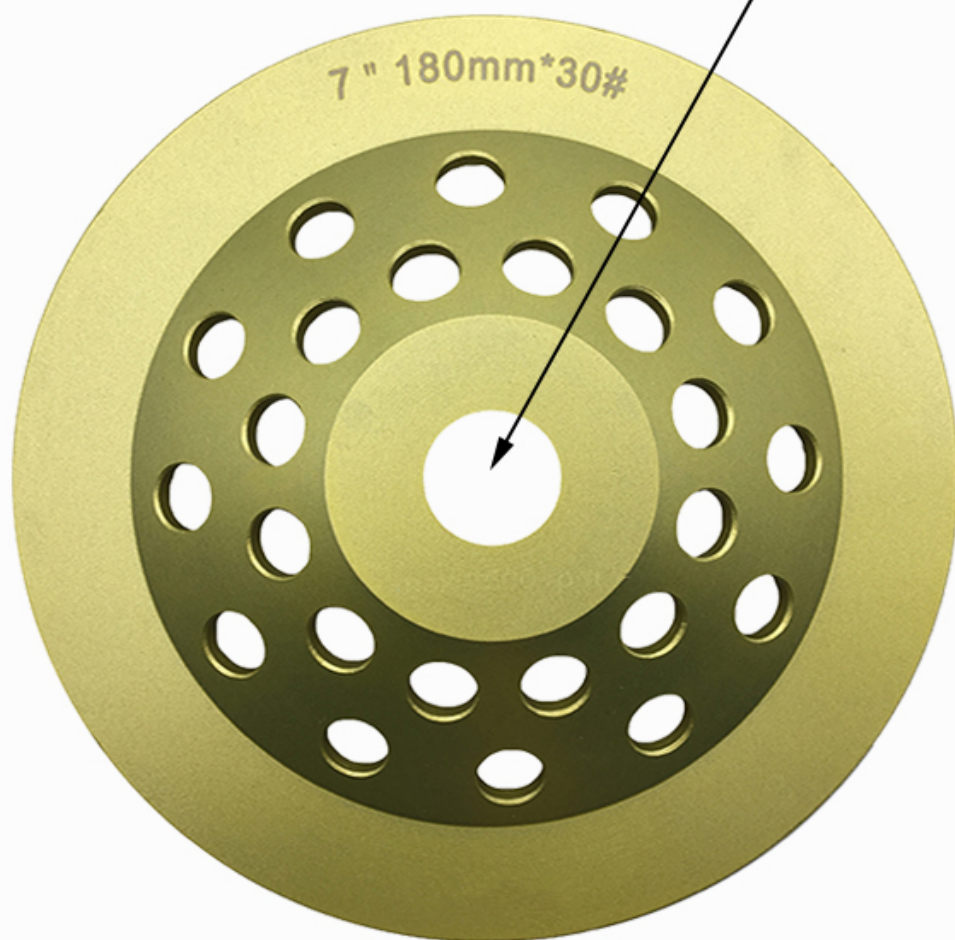

Bore: M14, 22.23, 5/8"-11