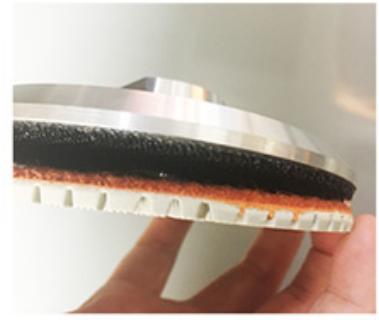

Electrodrill

Angle grinder

Polisher