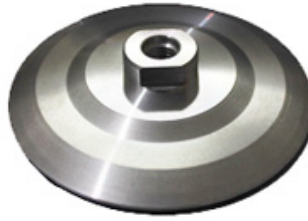

Electrodrill

Angle grinder

Polisher