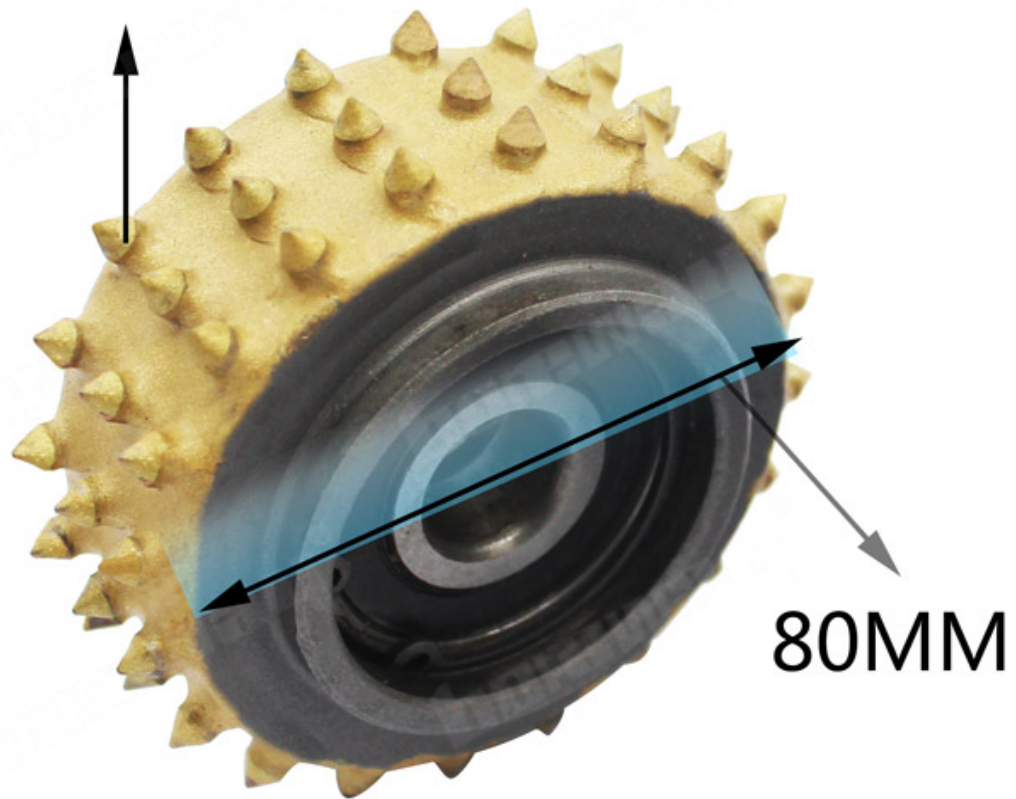

60 Teeth

Number of Head Rows: 3 Row
60s Carbide Bush Hammer Wheel