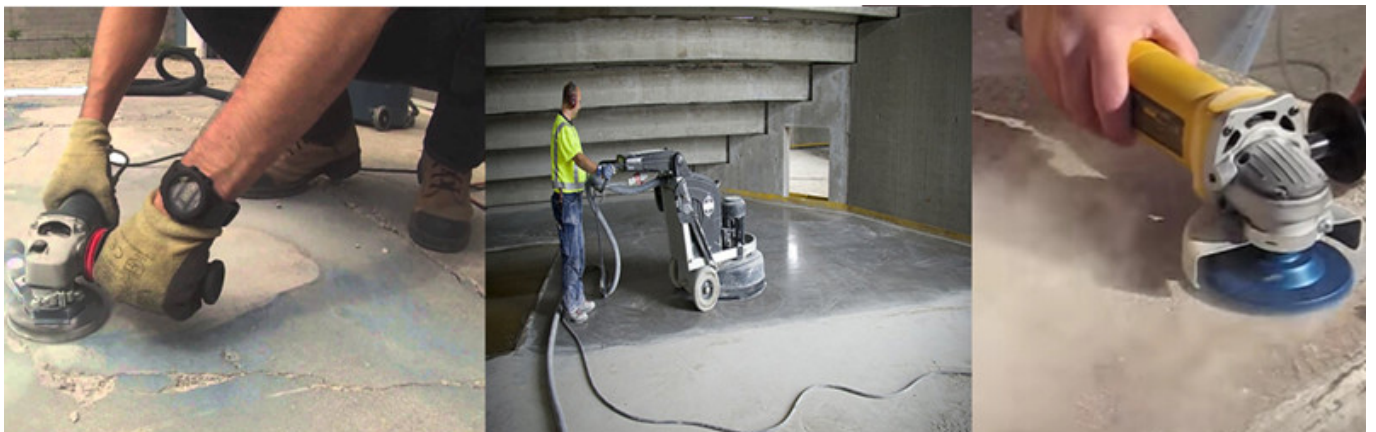

It Can Be Used On Angle Grinder
Directly Or Installed On The Angle
Grinder With An Extension Pole.

□□□