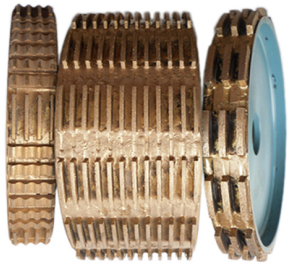

Boreway Machinery Co., Ltd.
www.diamondtools.top
www.boreway.com

Boreway Machinery Co., Ltd.
www.diamondtools.top
www.boreway.com

Boreway Machinery Co., Ltd.
www.diamondtools.top
www.boreway.com