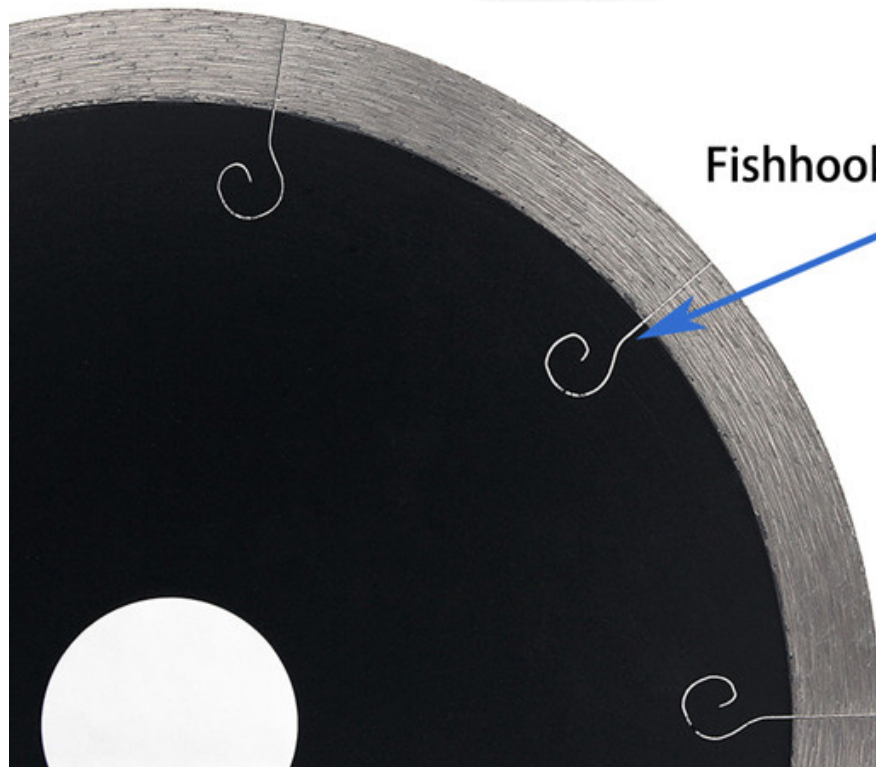

Fishhook Designed Saw Blade