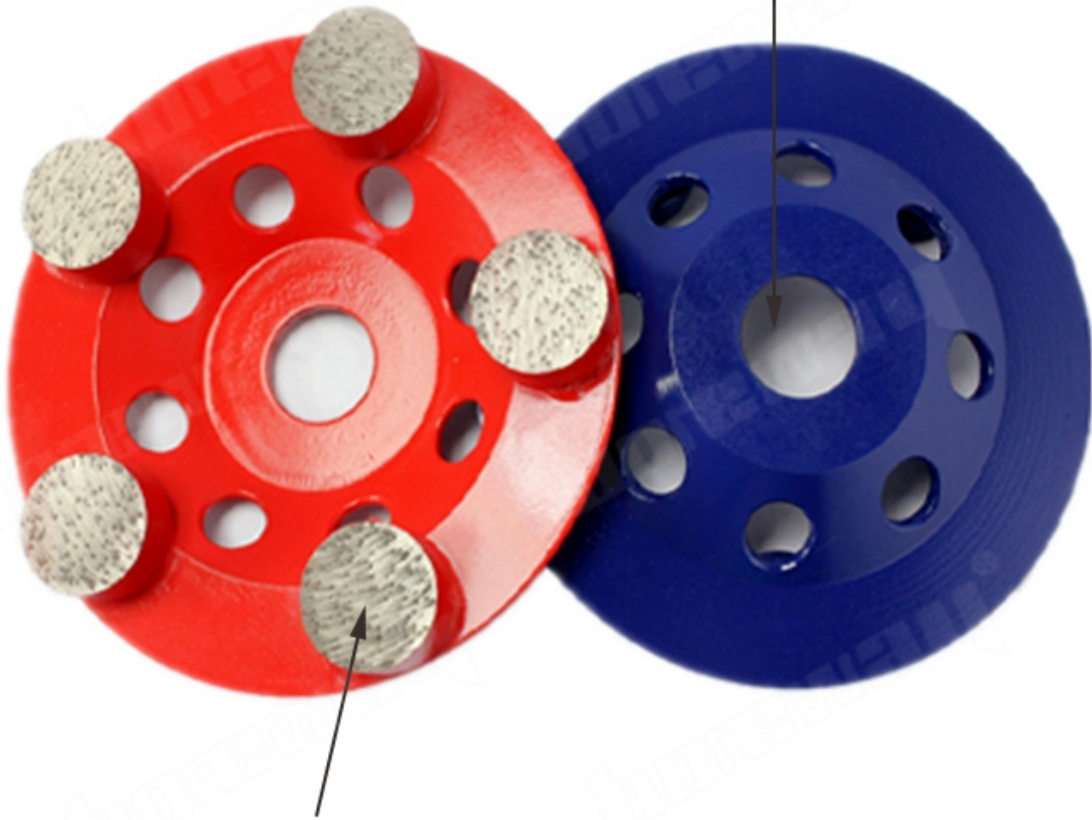

Bore: M14, 22.23, 5/8"-11

D25mm*H12.5mm*5T

Five Diamond Segments

Grits Available: Coarse, Medium, Fine