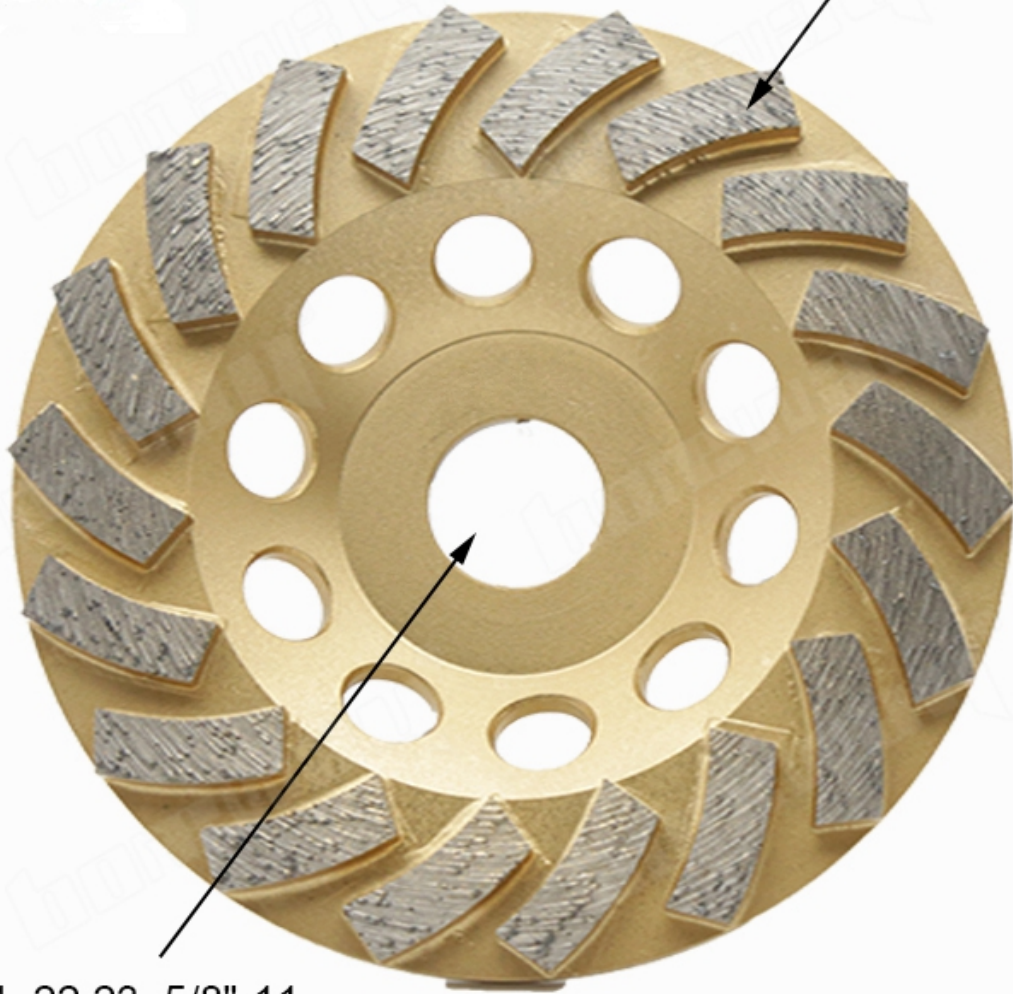

28*5.0*8mm*18T

M14, 22.23, 5/8"-11

Grits Available: Coarse, medium, fine