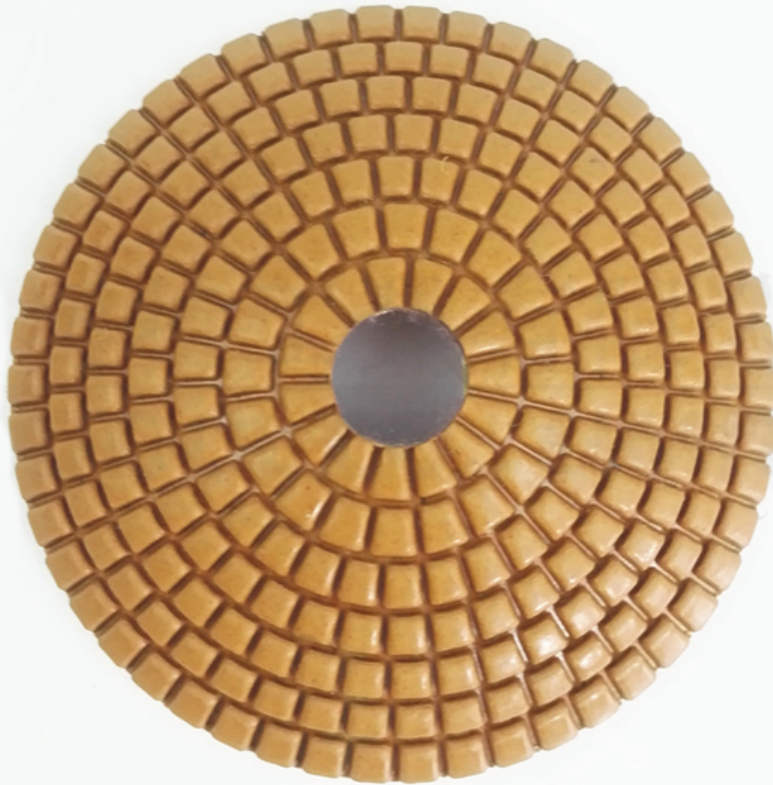

boreway®

Bowl shaped wet diamond polishing pad

Boreway Machinery Co., Ltd.

www.diamondtools.top

www.boreway.com

boreway®

Bowl shaped wet diamond polishing pad

Boreway Machinery Co., Ltd.
www.diamondtools.top
www.boreway.com