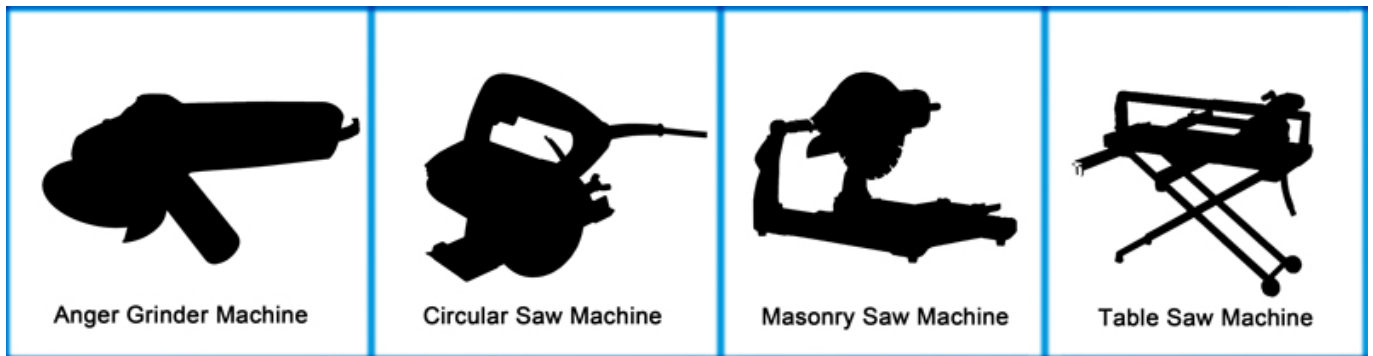

Our factory use original high grade diamond

pk

Other factory mix second diamond selected from waste segment

Our blade cutting effect

pk

Other supplier blade cutting effect

105