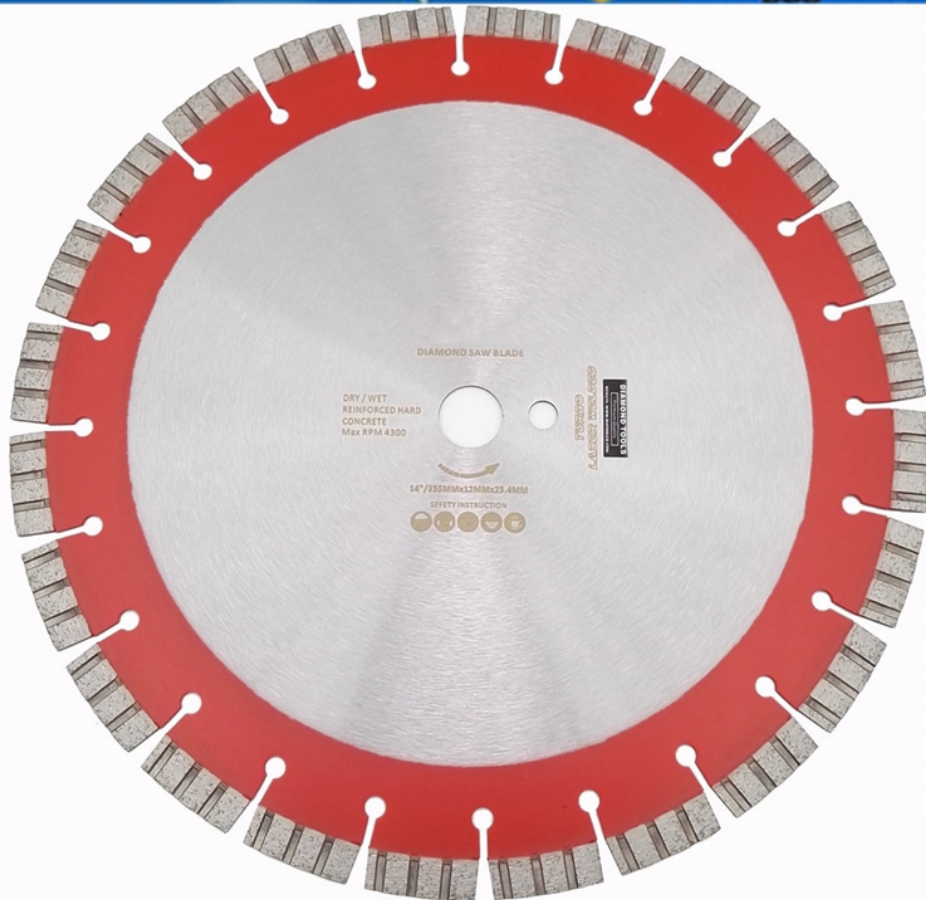

boreway®

Boreway Machinery Co., Ltd.
www.diamondtools.top
www.boreway.com