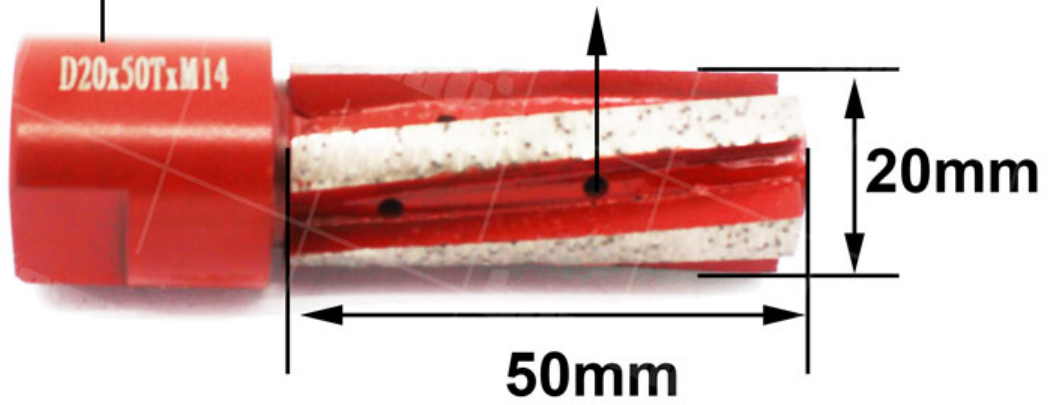

(Convenient For Cooling
And Waste Removal)

M14

Water Hole