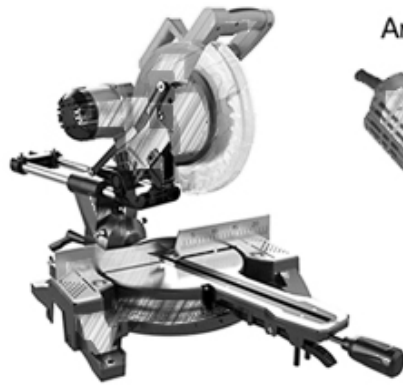

Multi-function cutting machine