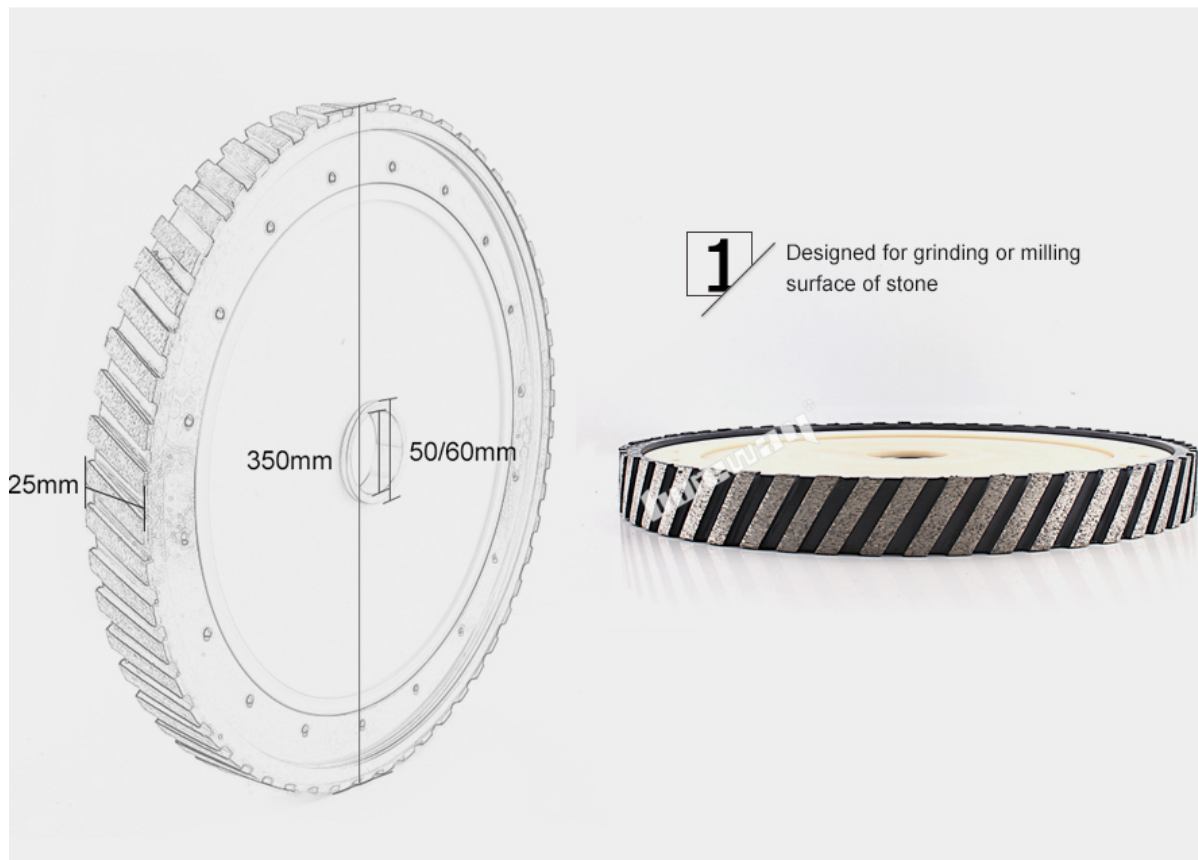

boreway®

1

Designed for grinding or milling surface of stone

Boreway Machinery Co., Ltd.
www.diamondtools.top
www.boreway.com