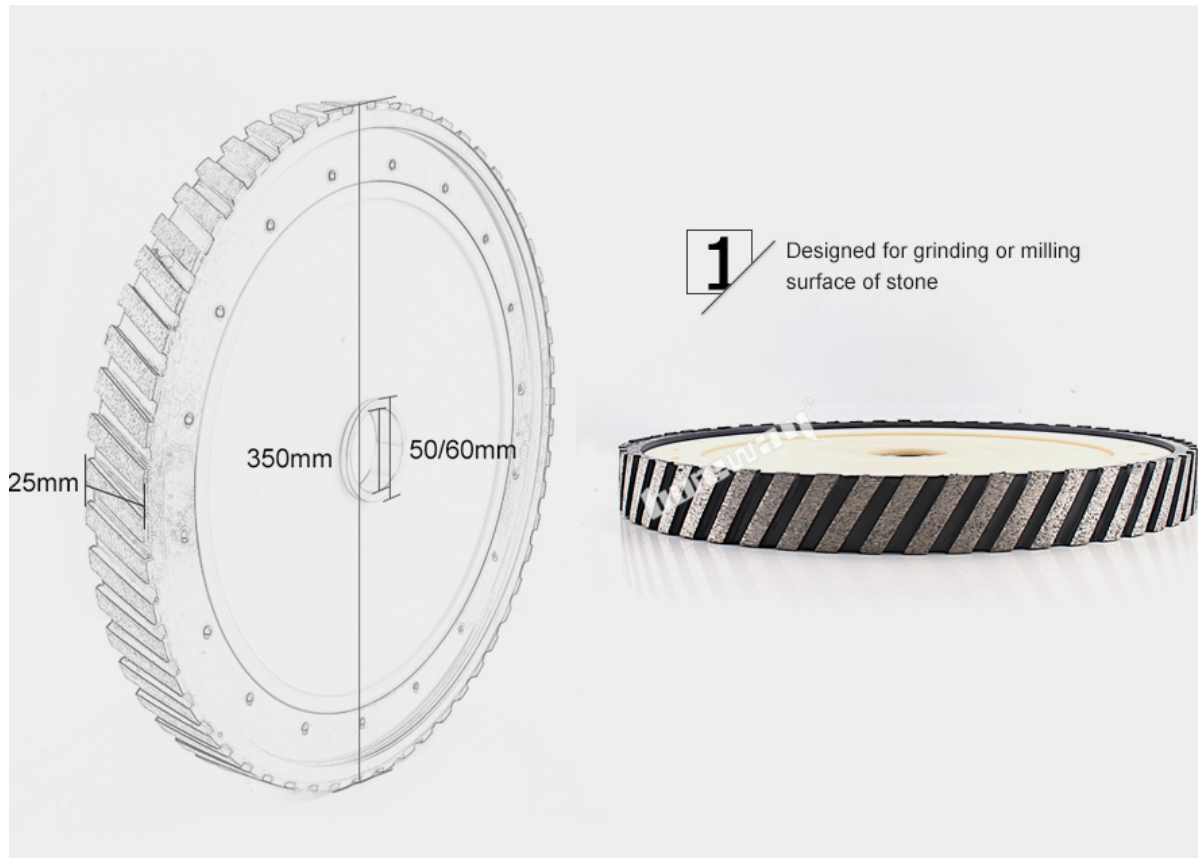

boreway®

1

Designed for grinding or milling surface of stone

Boreway Machinery Co., Ltd.
www.diamondtools.top
www.boreway.com